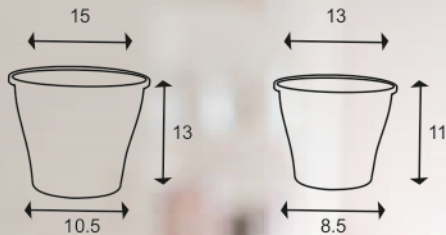

# WHEEL VALENCIA PLANTER

TECHNICAL DESCRIPTION IN INCHES

SIZE	TOP DIA	BOTTOM DIA	HEIGHT
13	13	8.5	11
15	15	10.5	13

AVAILABLE COLORS

DIMENSIONS