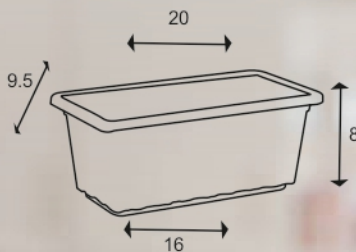

MODEL **UNIQUE WINDOW PLANTER**

TECHNICAL DESCRIPTION IN INCHES

SIZE	TOP DIA	BOTTOM DIA	HEIGHT
14	14X7	11.5X5	6
20	20X9.5	16X5.5	8

AVAILABLE COLORS

DIMENSIONS

APPLICATION & ADVANTAGES

Keeping in mind, Gamlas are innovated with vibrant designs & colours to matches any decor to showoff your plants anywhere on porch, deck, garden or in your home, office, business area, etc.