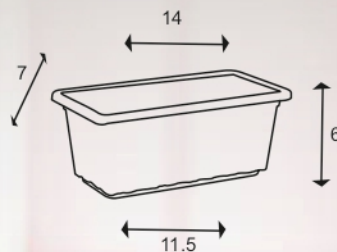

MODEL **UNIQUE WINDOW PLANTER**

TECHNICAL DESCRIPTION IN INCHES

SIZE	TOP DIA	BOTTOM DIA	HEIGHT
14	14X7	11.5X5	6
20	20X9.5	16X5.5	8

AVAILABLE COLORS

DIMENSIONS

APPLICATION & ADVANTAGES

Keeping in mind, Gamlas are innovated with vibrant designs & colours to matches any decor to showoff your plants anywhere on porch, deck, garden or in your home, office, business area, etc.