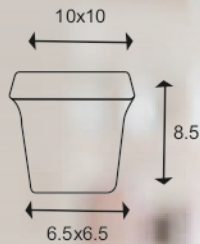

MODEL **UBER PLANTER**

TECHNICAL DESCRIPTION IN INCHES

SIZE	TOP DIA	BOTTOM DIA	HEIGHT
10	10X10	6.5X6.5	8.5

AVAILABLE COLORS

DIMENSIONS

APPLICATION & ADVANTAGES

Keeping in mind, Gamlas are innovated with vibrant designs & colours to matches any decor to showoff your plants anywhere on porch, deck, garden or in your home, office, business area, etc.