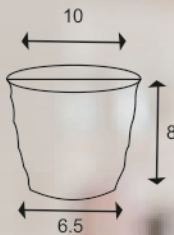

MODEL **SAPPHIRE PLANTER**

TECHNICAL DESCRIPTION IN INCHES

SIZE	TOP DIA	BOTTOM DIA	HEIGHT
10	10	6.5	8

AVAILABLE COLORS

DIMENSIONS

APPLICATION & ADVANTAGES

Keeping in mind, Gamlas are innovated with vibrant designs & colours to matches any decor to showoff your plants anywhere on porch, deck, garden or in your home, office, business area, etc.