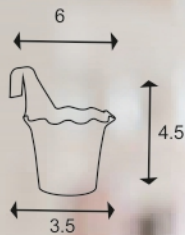

MODEL

ORCHID HOOK POT

TECHNICAL DESCRIPTION IN INCHES

SIZE	TOP DIA	BOTTOM DIA	HEIGHT
6	6	3.5	4.5

AVAILABLE COLORS

DIMENSIONS

APPLICATION & ADVANTAGES

Keeping in mind, Gamlas are innovated with vibrant designs & colours to match any decor to show off your plants anywhere on porch, deck, garden or in your home, office, business area, etc.