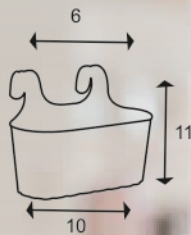

MODEL **DOUBLE HOOK PLANTER**

TECHNICAL DESCRIPTION IN INCHES

SIZE	TOP DIA	BOTTOM DIA	HEIGHT
14	6	10	11

AVAILABLE COLORS

DIMENSIONS

APPLICATION & ADVANTAGES

Keeping in mind, Gamlas are innovated with vibrant designs & colours to matches any decor to showoff your plants anywhere on porch, deck, garden or in your home, office, business area, etc.