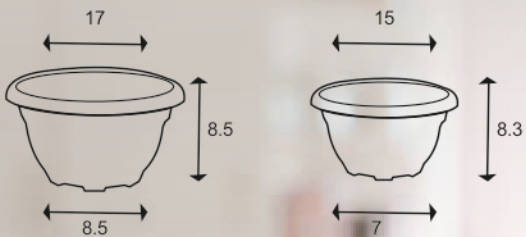

MODEL **DONGA POT PLANTER**

TECHNICAL DESCRIPTION IN INCHES

SIZE	TOP DIA	BOTTOM DIA	HEIGHT
15	15	7	8.3
17	17	8.5	8.5

AVAILABLE COLORS

DIMENSIONS

APPLICATION & ADVANTAGES

Keeping in mind, Gamlas are innovated with vibrant designs & colours to matches any decor to showoff your plants anywhere on porch, deck, garden or in your home, office, business area, etc.