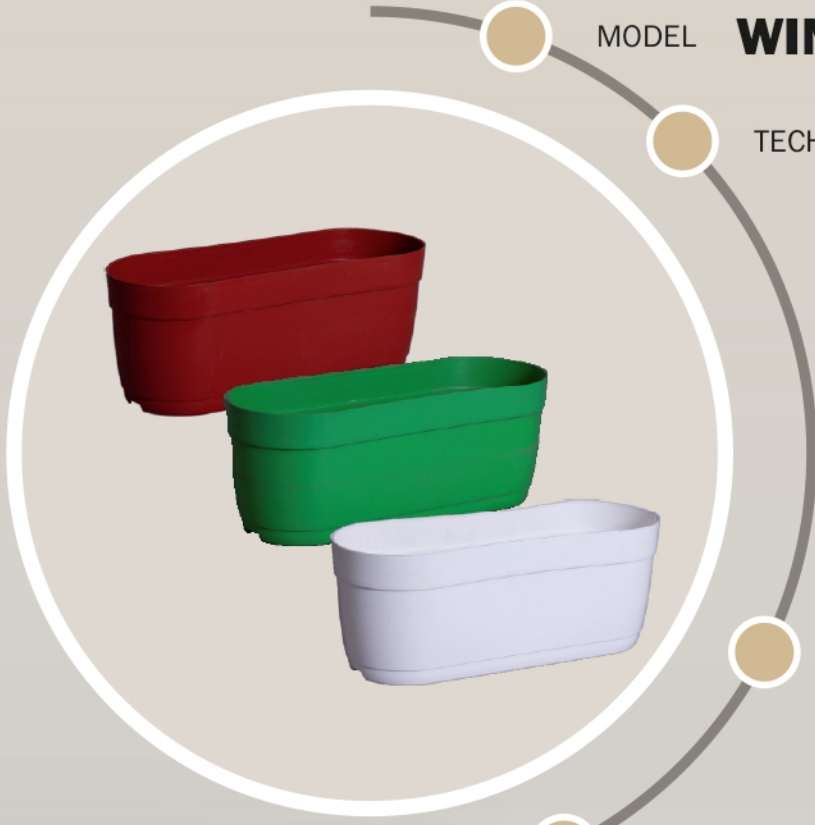

MODEL

WINDOW PLANTER DAISY

TECHNICAL DESCRIPTION IN INCHES

SIZE	TOP DIA	BOTTOM DIA	HEIGHT
16	16X7	14.5X5	6.5

AVAILABLE COLORS

DIMENSIONS

APPLICATION & ADVANTAGES

Keeping in mind, Gamlas are innovated with vibrant designs & colours to match any decor to show off your plants anywhere on porch, deck, garden or in your home, office, business area, etc.

Gamlas allows you to grow whatever you want - flowers, fruits, herbs, medicinal plants, etc. to make your area more greener, healthier and livelier.

CUSTOMIZATION

Any model can be developed as per customer's specifications in the term of size, shape and colour for quantum orders.