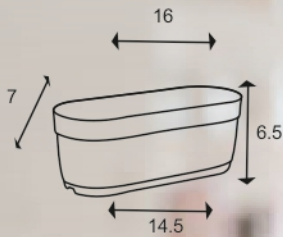

MODEL

WINDOW PLANTER DAISY

TECHNICAL DESCRIPTION IN INCHES

SIZE	TOP DIA	BOTTOM DIA	HEIGHT
16	16X7	14.5X5	6.5

AVAILABLE COLORS

DIMENSIONS

APPLICATION & ADVANTAGES

Keeping in mind, Gamlas are innovated with vibrant designs & colours to match any decor to show off your plants anywhere on porch, deck, garden or in your home, office, business area, etc.