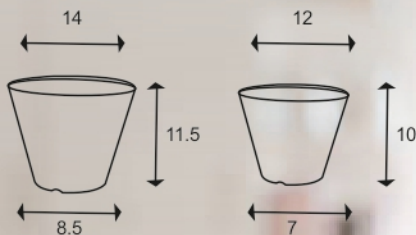

MODEL **DAISY PLANTER**

TECHNICAL DESCRIPTION IN INCHES

SIZE	TOP DIA	BOTTOM DIA	HEIGHT
12	12	7	10
14	14	8.5	11.5

AVAILABLE COLORS

DIMENSIONS

APPLICATION & ADVANTAGES

Keeping in mind, Gamlas are innovated with vibrant designs & colours to matches any decor to showoff your plants anywhere on porch, deck, garden or in your home, office, business area, etc.