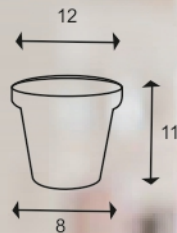

MODEL **CROWN PLANTER**

TECHNICAL DESCRIPTION IN INCHES

SIZE	TOP DIA	BOTTOM DIA	HEIGHT
12	12	8	11

AVAILABLE COLORS

DIMENSIONS

APPLICATION & ADVANTAGES

Keeping in mind, Gamlas are innovated with vibrant designs & colours to matches any decor to showoff your plants anywhere on porch, deck, garden or in your home, office, business area, etc.