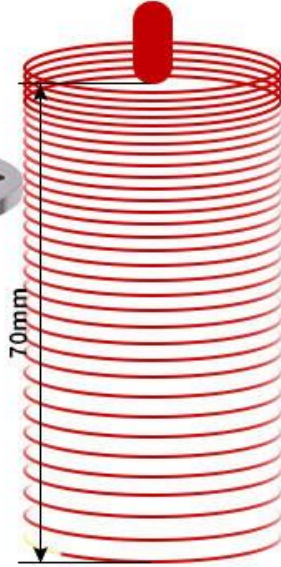

## 04 Measurement more accurate

26GHz high-frequency radar, with a special demodulation technology, the antenna is further optimized to achieve greatly improved accuracy.

### 30 meters range

▶ Accuracy  $\pm 3\text{mm}$

### 70 meters range

▶ Accuracy  $\pm 10\text{mm}$

## 02 Wide range of measurements

Measuring range up to 70 meters, effectively covering large reservoirs and other water level measurement.