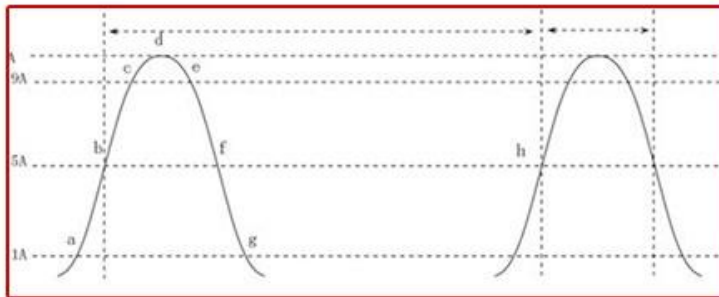

02 Wide range of measurements

Measuring range up to 70 meters, effectively covering large reservoirs and other water level measurement.

03 Safe without damage

Use Pulse work level transmitter emission power is very low on the human body and the surrounding environment.