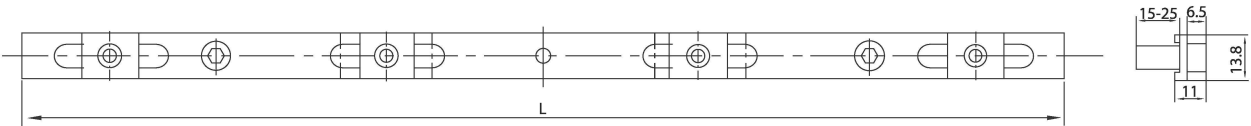

**Casement Window Espag (Non Euro Groove)**

L=400mm To 1600mm width 15.8mm Spindle : 25mm

**Sliding Window Espag (Non Euro Groove)**

L=400mm To 1600mm width 15.8mm Spindle : 25mm

**Casement Window Espag (Non Euro Groove) for 45mm & 52mm**

L=400mm To 1200mm width 13.8mm Spindle : 10mm

**Sliding Espag Rod for 27mm/29mm/32mm/35mm & 37mm**

Backset : 7.5mm Length : 400mm - 2000mm Keeper : MS/SS Powder Coated

**Casement Euro Groove Window Espag for Cardinal Series 50mm & 58mm**

L=400mm To 2000mm width:19.5mm Spindle :25mm

**Casement Euro Groove Window Espag for 45mm & 52mm**

L=400mm To 2000mm width:17.5mm Spindle :10mm

**Euro Groove Sliding Window Espag**

L=400mm To 2000mm width:19.5mm Spindle :25mm

**Euro Polymide Rod**

15/20mm Euro Polymide Rod