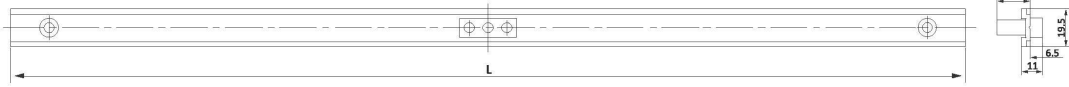

**Casement Window Espag (Non Euro Groove)**

L=400mm To 1600mm width 15.8mm Spindle : 25mm

**Sliding Window Espag (Non Euro Groove)**

L=400mm To 1600mm width 15.8mm Spindle : 25mm

**Casement Window Espag (Non Euro Groove) for 45mm & 52mm**

L=400mm To 1200mm width 13.8mm Spindle : 10mm

**Sliding Espag Rod for 27mm/29mm/32mm/35mm & 37mm**

Backset : 7.5mm Length : 400mm - 2000mm Keeper : MS/SS Powder Coated

**Casement Euro Groove Window Espag for Cardinal Series 50mm & 58mm**

L=400mm To 2000mm width:19.5mm Spindle :25mm

**Casement Euro Groove Window Espag for 45mm & 52mm**

L=400mm To 2000mm width:17.5mm Spindle :10mm

**Euro Groove Sliding Window Espag**

L=400mm To 2000mm width:19.5mm Spindle :25mm