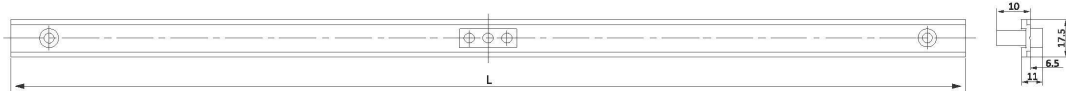

L=400mm To 1200mm width 13.8mm Spindle : 10mm

**Sliding Espag Rod for 27mm/29mm/32mm/35mm & 37mm**

Backset : 7.5mm Length : 400mm - 2000mm Keeper : MS/SS Powder Coated

**Casement Euro Groove Window Espag for Cardinal Series 50mm & 58mm**

L=400mm To 2000mm width:19.5mm Spindle :25mm

**Casement Euro Groove Window Espag for 45mm & 52mm**

L=400mm To 2000mm width:17.5mm Spindle :10mm

**Euro Groove Sliding Window Espag**

L=400mm To 2000mm width:19.5mm Spindle :25mm