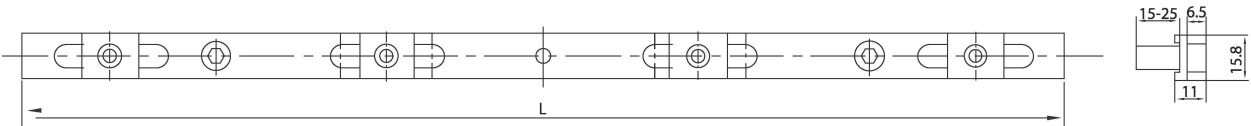

**Casement Window Espag (Non Euro Groove)**

L=400mm To 1600mm width 15.8mm Spindle : 25mm

**Sliding Window Espag (Non Euro Groove)**

L=400mm To 1600mm width 15.8mm Spindle : 25mm

**Casement Window Espag (Non Euro Groove) for 45mm & 52mm**

L=400mm To 1200mm width 13.8mm Spindle : 10mm

**Sliding Espag Rod for 27mm/29mm/32mm/35mm & 37mm**

Backset : 7.5mm Length : 400mm - 2000mm Keeper : MS/SS Powder Coated

**Casement Euro Groove Window Espag for Cardinal Series 50mm & 58mm**

L=400mm To 2000mm width:19.5mm Spindle :25mm

**Casement Euro Groove Window Espag for 45mm & 52mm**

L=400mm To 2000mm width:17.5mm Spindle :10mm

**Euro Groove Sliding Window Espag**

L=400mm To 2000mm width:19.5mm Spindle :25mm

**Euro Polymide Rod**

15/20mm Euro Polymide Rod