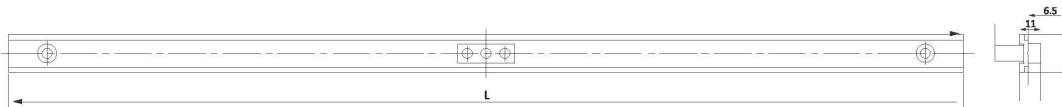

**Casement Window Espag (Non Euro Groove)**

L=400mm To 1600mm width 15.8mm Spindle : 25mm

**Sliding Window Espag (Non Euro Groove)**

L=400mm To 1600mm width 15.8mm Spindle : 25mm

**Casement Window Espag (Non Euro Groove) for 45mm & 52mm**

L=400mm To 1200mm width 13.8mm Spindle : 10mm

**Sliding Espag Rod for 27mm/29mm/32mm/35mm & 37mm**

Backset : 7.5mm Length : 400mm - 2000mm Keeper : MS/SS Powder Coated

**Casement Euro Groove Window Espag for Cardinal Series 50mm & 58mm**

L=400mm To 2000mm width:19.5mm Spindle :25mm

**Casement Euro Groove Window Espag for 45mm & 52mm**

L=400mm To 2000mm width:17.5mm Spindle :10mm

**Euro Groove Sliding Window Espag**

L=400mm To 2000mm width:19.5mm Spindle :25mm