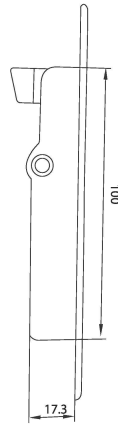

TL01

- Touch Lock (L/R)
- Sliding Window Lock
- Power Coated
- Color : White/Black/Brown/Golden/Rose Golden
- Keep : SS/MS

TL02

- Touch Lock (L/R)
- Sliding Window Lock
- Power Coated
- Keep : SS/MS

TL03

- PRIMA Touch Lock
- Sliding Window Lock
- Power Coated
- Color : White/Brown/Gold
- Keep : Zinc Diecasted

TL05

- Aluminium Touch Lock (L/R)
- Sliding Window Lock
- Power Coated
- Color : White
- Keep : SS/MS

TL06

- Touch Lock (L/R)
- Power Coated
- Keep : Zinc

TL07

- Touch Lock (L/R)
- Power Coated
- Keep : SS

NBCL001

- Crescent Lock (L/R)
- Sliding Window Lock
- Powder Coated

NBCL071

NBCL002

- Crescent Lock (L/R)
- Sliding Window Lock
- Powder Coated

NBCL072

NBCL003

- T Lock
- Casement Window Lock
- Powder Coated

NBCL033

NBCL004

- Window Lock
- Powder Coated

NBCL005

- Metal Mesh Handle
- Powder Coated

NBCL035 NBCL075

NBCL006

- C Type Mesh Handle
- Powder Coated