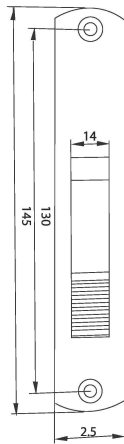

TL01

- Touch Lock (L/R)
- Sliding Window Lock
- Power Coated
- Color : White/Black/Brown/Golden/Rose Golden
- Keep : SS/MS

TL02

- Touch Lock (L/R)
- Sliding Window Lock
- Power Coated
- Keep : SS/MS

TL03

- PRIMA Touch Lock
- Sliding Window Lock
- Power Coated
- Color : White/Brown/Gold
- Keep : Zinc Diecasted

TL05

- Aluminium Touch Lock (L/R)
- Sliding Window Lock
- Power Coated
- Color : White
- Keep : SS/MS

TL06

- Touch Lock (L/R)
- Power Coated
- Keep : Zinc

TL07

- Touch Lock (L/R)
- Power Coated
- Keep : SS

NBCL001

- Crescent Lock (L/R)
- Sliding Window Lock
- Powder Coated

NBCL071

NBCL002

- Crescent Lock (L/R)
- Sliding Window Lock
- Powder Coated

NBCL072

NBCL003

- T Lock
- Casement Window Lock
- Powder Coated

NBCL033

NBCL004

- Window Lock
- Powder Coated

NBCL005

- Metal Mesh Handle
- Powder Coated

NBCL035 NBCL075

NBCL006

- C Type Mesh Handle
- Powder Coated