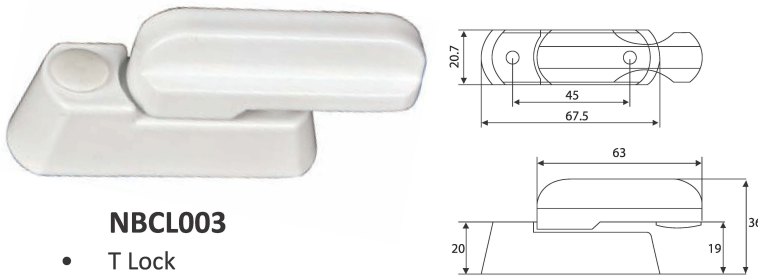

NBCL001

- Crescent Lock (L/R)
- Sliding Window Lock
- Powder Coated

NBCL071

NBCL002

- Crescent Lock (L/R)
- Sliding Window Lock
- Powder Coated

NBCL072

NBCL003

- T Lock
- Casement Window Lock
- Powder Coated