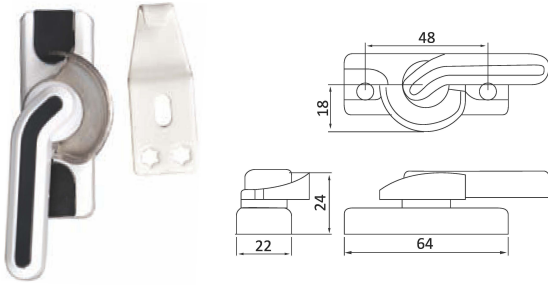

TL05

- Aluminium Touch Lock (L/R)
- Sliding Window Lock
- Power Coated
- Color : White
- Keep : SS/MS

TL06

- Touch Lock (L/R)
- Power Coated
- Keep : Zinc

TL07

- Touch Lock (L/R)
- Power Coated
- Keep : SS