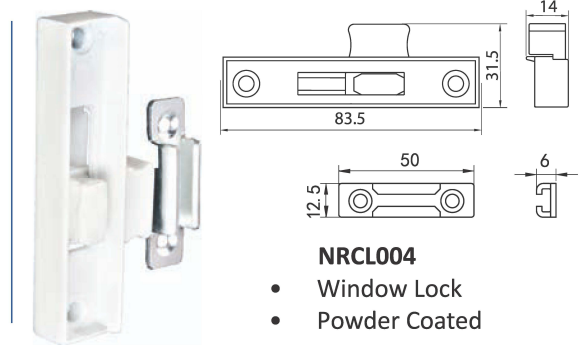

NBCL004

- Window Lock
- Powder Coated