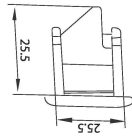

TL02

- Touch Lock (L/R)
- Sliding Window Lock
- Power Coated
- Keep : SS/MS