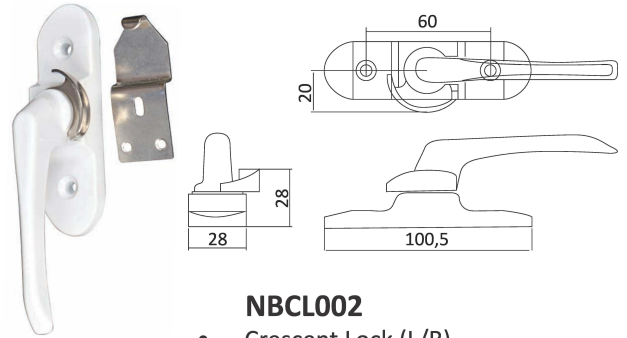

NBCL002

- Crescent Lock (L/R)
- Sliding Window Lock
- Powder Coated

NBCL072