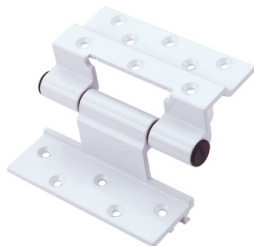

NBWH001

- Window Hinges
- Load Capacity : 40kg/Pair
- Surface Treatment : Power Coated

NBWH002

- Window Hinges
- Load Capacity : 30kg/Pair
- Surface Treatment : Power Coated

NBWH003

- Window Hinges
- Load Capacity : 40kg/Pair
- Surface Treatment : Power Coated

NBWH004

- Window Hinges
- Load Capacity : 40kg/Pair
- Surface Treatment : Power Coated

NBWH005

- Window Hinges
- Load Capacity : 40kg/Pair
- Surface Treatment : Power Coated

NBWH006

- Window Hinges
- Load Capacity : 40kg/Pair
- Surface Treatment : Power Coated

NBWH007

- Window Hinges
- Load Capacity : 40kg/Pair
- Surface Treatment : Power Coated

NBWH008

- Window Hinges
- Load Capacity : 8kg/Pair
- Surface Treatment : Power Coated