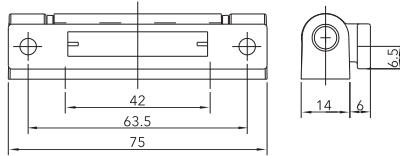

NBWH001

- Window Hinges
- Load Capacity : 40kg/Pair
- Surface Treatment : Power Coated

NBWH002

- Window Hinges
- Load Capacity : 30kg/Pair
- Surface Treatment : Power Coated

NBWH003

- Window Hinges
- Load Capacity : 40kg/Pair
- Surface Treatment : Power Coated

NBWH004

- Window Hinges
- Load Capacity : 40kg/Pair
- Surface Treatment : Power Coated

NBWH005

- Window Hinges
- Load Capacity : 40kg/Pair
- Surface Treatment : Power Coated

NBWH006

- Window Hinges
- Load Capacity : 40kg/Pair
- Surface Treatment : Power Coated