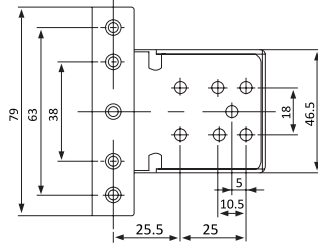

NBWH001

- Window Hinges
- Load Capacity : 40kg/Pair
- Surface Treatment : Power Coated

NBWH002

- Window Hinges
- Load Capacity : 30kg/Pair
- Surface Treatment : Power Coated

NBWH003

- Window Hinges
- Load Capacity : 40kg/Pair
- Surface Treatment : Power Coated

NBWH004

- Window Hinges
- Load Capacity : 40kg/Pair
- Surface Treatment : Power Coated

NBWH005

- Window Hinges
- Load Capacity : 40kg/Pair
- Surface Treatment : Power Coated

NBWH006

- Window Hinges
- Load Capacity : 40kg/Pair
- Surface Treatment : Power Coated