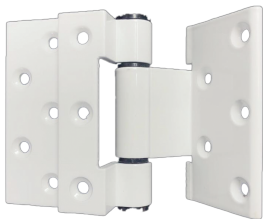

NBWH001

- Window Hinges
- Load Capacity : 40kg/Pair
- Surface Treatment : Power Coated

NBWH002

- Window Hinges
- Load Capacity : 30kg/Pair
- Surface Treatment : Power Coated

NBWH003

- Window Hinges
- Load Capacity : 40kg/Pair
- Surface Treatment : Power Coated

NBWH004

- Window Hinges
- Load Capacity : 40kg/Pair
- Surface Treatment : Power Coated

NBWH005

- Window Hinges
- Load Capacity : 40kg/Pair
- Surface Treatment : Power Coated

NBWH006

- Window Hinges
- Load Capacity : 40kg/Pair
- Surface Treatment : Power Coated