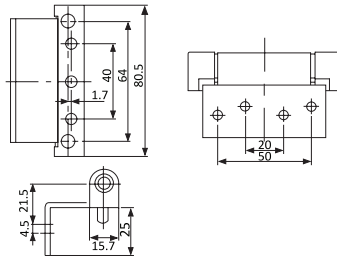

NBWH005

- Window Hinges
- Load Capacity : 40kg/Pair
- Surface Treatment : Power Coated