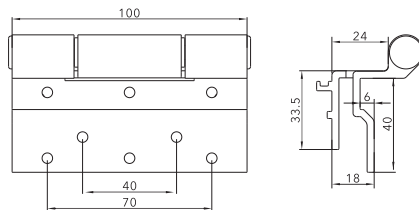

NBWH004

- Window Hinges
- Load Capacity : 40kg/Pair
- Surface Treatment : Power Coated

NBWH005

- Window Hinges
- Load Capacity : 40kg/Pair
- Surface Treatment : Power Coated

NBWH006

- Window Hinges
- Load Capacity : 40kg/Pair
- Surface Treatment : Power Coated

NBWH007

- Window Hinges
- Load Capacity : 40kg/Pair
- Surface Treatment : Power Coated

NBWH008

- Window Hinges
- Load Capacity : 8kg/Pair
- Surface Treatment : Power Coated