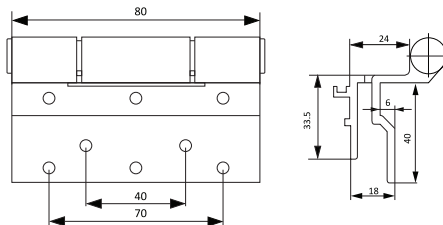

NBWH001

- Window Hinges
- Load Capacity : 40kg/Pair
- Surface Treatment : Power Coated

NBWH002

- Window Hinges
- Load Capacity : 30kg/Pair
- Surface Treatment : Power Coated

NBWH003

- Window Hinges
- Load Capacity : 40kg/Pair
- Surface Treatment : Power Coated

NBWH004

- Window Hinges
- Load Capacity : 40kg/Pair
- Surface Treatment : Power Coated

NBWH005

- Window Hinges
- Load Capacity : 40kg/Pair
- Surface Treatment : Power Coated

NBWH006

- Window Hinges
- Load Capacity : 40kg/Pair
- Surface Treatment : Power Coated