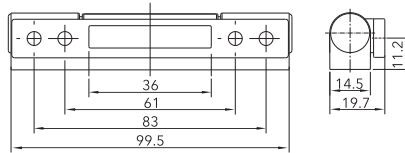

NBWH001

- Window Hinges
- Load Capacity : 40kg/Pair
- Surface Treatment : Power Coated

NBWH002

- Window Hinges
- Load Capacity : 30kg/Pair
- Surface Treatment : Power Coated

NBWH003

- Window Hinges
- Load Capacity : 40kg/Pair
- Surface Treatment : Power Coated

NBWH004

- Window Hinges
- Load Capacity : 40kg/Pair
- Surface Treatment : Power Coated

NBWH005

- Window Hinges
- Load Capacity : 40kg/Pair
- Surface Treatment : Power Coated

NBWH006

- Window Hinges
- Load Capacity : 40kg/Pair
- Surface Treatment : Power Coated