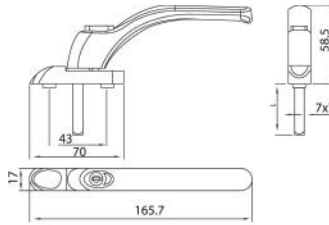

- Sliding window handle
- Powder Coated

NBH005

- Shortneck window handle
- Powder Coated

NBH006

- Sliding Window Handle with Key
- Powder Coated

NBH007

- Casement Window Handle with Key
- Powder Coated

NBH009