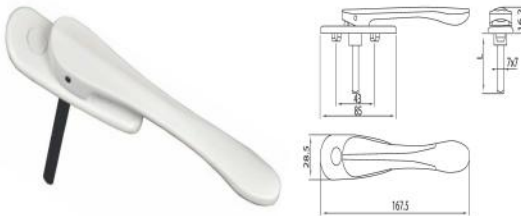

- Heavy Duty Sliding Handle
- Powder Coated

NBH101

- Casement Crank Handle
- Powder Coated

NBH109

- Casement Crank Handle with Key
- Powder Coated

NBH119

- Sword Handle
- Powder Coated

NBH120