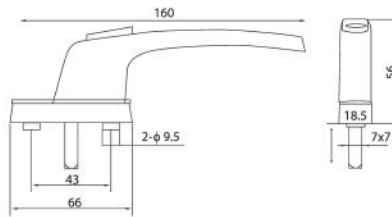

9
BEARINGS

NBH001

- Casement window handle
- Powder Coated

NBH002

- Casement window handle
- Powder Coated

NBH003

- Casement window handle with key
- Powder Coated

NBH004