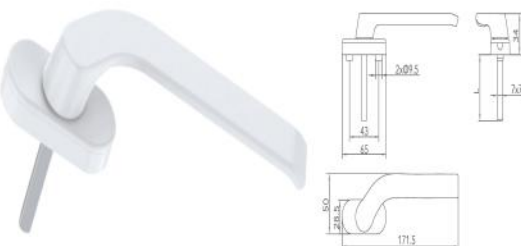

NBH122

- Prima Shortneck Handle
- Powder Coated