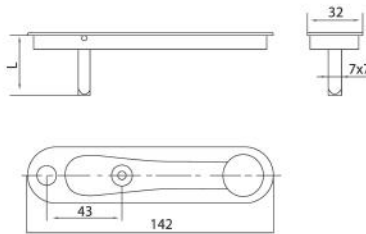

NBH010

- Popup Handle
- Powder Coated