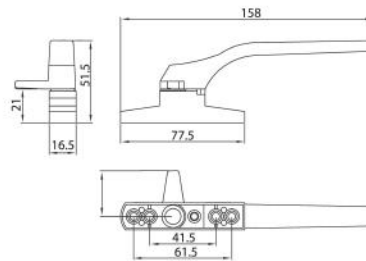

NBH012

- Cockspar Handle
- Powder Coated