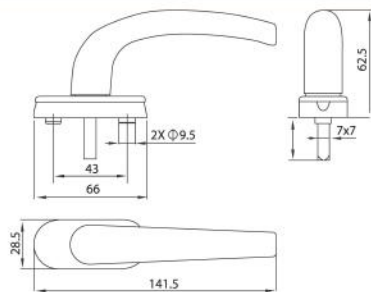

- Casement Window Handle with Key
- Powder Coated

NBH010

- Popup Handle
- Powder Coated

NBH012

- Cockspar Handle
- Powder Coated

NBH014

- Sliding Window Handle
- Powder Coated

NBH016