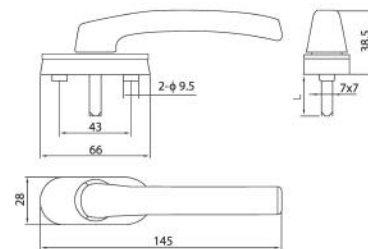

NBH005

- Shortneck window handle
- Powder Coated