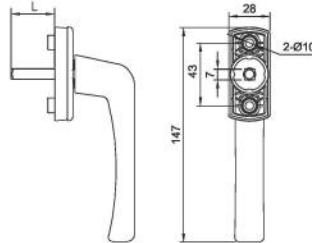

NBH027

- Heavy Duty Sliding Handle
- Powder Coated