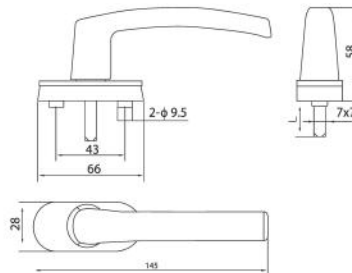

9
BEARINGS

NBH001

- Casement window handle
- Powder Coated

NBH002

- Casement window handle
- Powder Coated

NBH003

- Casement window handle with key
- Powder Coated

NBH004