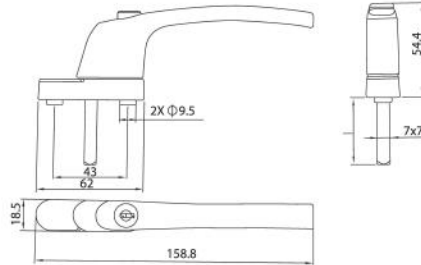

- Sliding window handle
- Powder Coated

NBH005

- Shortneck window handle
- Powder Coated

NBH006

- Sliding Window Handle with Key
- Powder Coated

NBH007

- Casement Window Handle with Key
- Powder Coated

NBH009