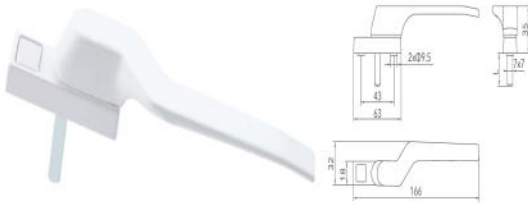

NBH101

- Casement Crank Handle
- Powder Coated