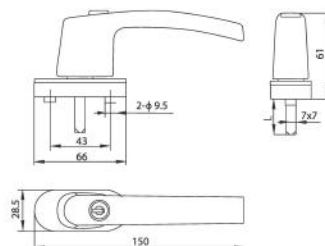

NBH006

- Sliding Window Handle with Key
- Powder Coated