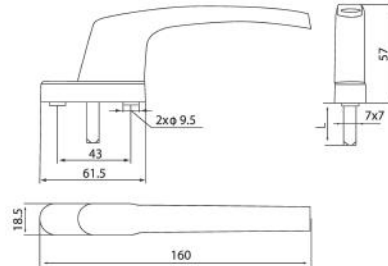

9
BEARINGS

NBH001

- Casement window handle
- Powder Coated

NBH002

- Casement window handle
- Powder Coated

NBH003

- Casement window handle with key
- Powder Coated

NBH004