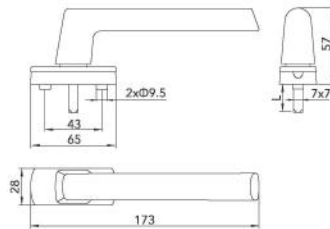

- D Type Sliding Door Handle
- Powder Coated

NBH026

- Sliding Window Handle
- Powder Coated

NBH027

- Heavy Duty Sliding Handle
- Powder Coated

NBH029

- Heavy Duty Sliding Handle
- Powder Coated

NBH030