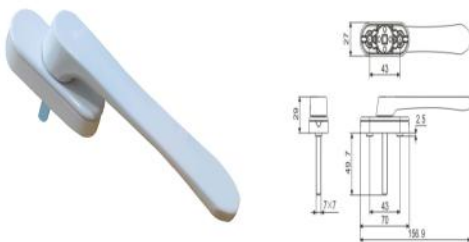

- Heavy Duty Sliding Handle
- Powder Coated

NBH101

- Casement Crank Handle
- Powder Coated

NBH109

- Casement Crank Handle with Key
- Powder Coated

NBH119

- Sword Handle
- Powder Coated

NBH120