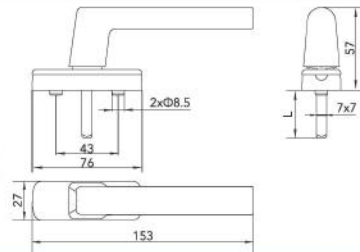

- D Type Sliding Door Handle
- Powder Coated

NBH026

- Sliding Window Handle
- Powder Coated

NBH027

- Heavy Duty Sliding Handle
- Powder Coated

NBH029

- Heavy Duty Sliding Handle
- Powder Coated

NBH030