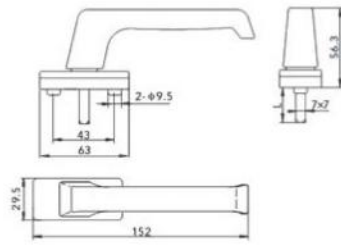

NBH026

- Sliding Window Handle
- Powder Coated