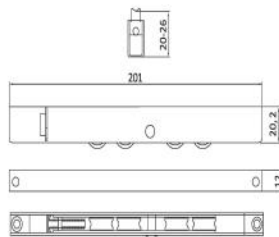

NBDR001

- Adjustable Door Roller
- Load Capacity : 90kg/Pair
- Frame Material : SS430
- Wheel Material : POM with Bearing

NBDR002

- Adjustable Door Roller
- Load Capacity : 100kg/Pair
- Frame Material : MS
- Wheel Material : Brass with Bearing

NBDR003

- Adjustable Door Roller
- Load Capacity : 100kg/Pair
- Frame Material : SS304
- Wheel Material : Brass with Bearing

NBDR004

- Adjustable Door Roller
- Load Capacity : 100kg/Pair
- Frame Material : SS304
- Wheel Material : Nylon

NBDR005

- Adjustable Door Roller
- Load Capacity : 300kg/Pair
- Frame Material : SS304
- Wheel Material : Nylon

NBDR006

- Adjustable Door Roller
- Load Capacity : 150kg/Pair
- Frame Material : SS430
- Wheel Material : POM

NBDR007

- Adjustable Door Roller
- Load Capacity : 180kg/Pair
- Frame Material : SS430
- Wheel Material : POM

NBDR008

- Adjustable Door Roller
- Load Capacity : 80kg/Pair
- Frame Material : SS430
- Wheel Material : POM with Bearing