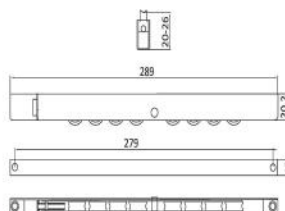

NBDR001

- Adjustable Door Roller
- Load Capacity : 90kg/Pair
- Frame Material : SS430
- Wheel Material : POM with Bearing

NBDR002

- Adjustable Door Roller
- Load Capacity : 100kg/Pair
- Frame Material : MS
- Wheel Material : Brass with Bearing

NBDR003

- Adjustable Door Roller
- Load Capacity : 100kg/Pair
- Frame Material : SS304
- Wheel Material : Brass with Bearing

NBDR004

- Adjustable Door Roller
- Load Capacity : 100kg/Pair
- Frame Material : SS304
- Wheel Material : Nylon

NBDR005

- Adjustable Door Roller
- Load Capacity : 300kg/Pair
- Frame Material : SS304
- Wheel Material : Nylon

NBDR006

- Adjustable Door Roller
- Load Capacity : 150kg/Pair
- Frame Material : SS430
- Wheel Material : POM

NBDR007

- Adjustable Door Roller
- Load Capacity : 180kg/Pair
- Frame Material : SS430
- Wheel Material : POM

NBDR008

- Adjustable Door Roller
- Load Capacity : 80kg/Pair
- Frame Material : SS430
- Wheel Material : POM with Bearing