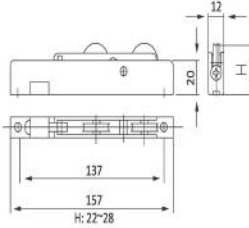

NBDR001

- Adjustable Door Roller
- Load Capacity : 90kg/Pair
- Frame Material : SS430
- Wheel Material : POM with Bearing

NBDR002

- Adjustable Door Roller
- Load Capacity : 100kg/Pair
- Frame Material : MS
- Wheel Material : Brass with Bearing

NBDR003

- Adjustable Door Roller
- Load Capacity : 100kg/Pair
- Frame Material : SS304
- Wheel Material : Brass with Bearing

NBDR004

- Adjustable Door Roller
- Load Capacity : 100kg/Pair
- Frame Material : SS304
- Wheel Material : Nylon

NBDR005

- Adjustable Door Roller
- Load Capacity : 300kg/Pair
- Frame Material : SS304
- Wheel Material : Nylon

NBDR006

- Adjustable Door Roller
- Load Capacity : 150kg/Pair
- Frame Material : SS430
- Wheel Material : POM

NBDR007

- Adjustable Door Roller
- Load Capacity : 180kg/Pair
- Frame Material : SS430
- Wheel Material : POM

NBDR008

- Adjustable Door Roller
- Load Capacity : 80kg/Pair
- Frame Material : SS430
- Wheel Material : POM with Bearing