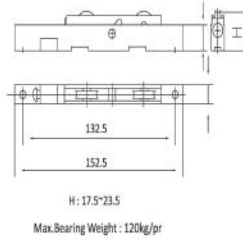

NBDR001

- Adjustable Door Roller
- Load Capacity : 90kg/Pair
- Frame Material : SS430
- Wheel Material : POM with Bearing

NBDR002

- Adjustable Door Roller
- Load Capacity : 100kg/Pair
- Frame Material : MS
- Wheel Material : Brass with Bearing

NBDR003

- Adjustable Door Roller
- Load Capacity : 100kg/Pair
- Frame Material : SS304
- Wheel Material : Brass with Bearing

NBDR004

- Adjustable Door Roller
- Load Capacity : 100kg/Pair
- Frame Material : SS304
- Wheel Material : Nylon

NBDR005

- Adjustable Door Roller
- Load Capacity : 300kg/Pair
- Frame Material : SS304
- Wheel Material : Nylon

NBDR006

- Adjustable Door Roller
- Load Capacity : 150kg/Pair
- Frame Material : SS430
- Wheel Material : POM

NBDR007

- Adjustable Door Roller
- Load Capacity : 180kg/Pair
- Frame Material : SS430
- Wheel Material : POM

NBDR008

- Adjustable Door Roller
- Load Capacity : 80kg/Pair
- Frame Material : SS430
- Wheel Material : POM with Bearing