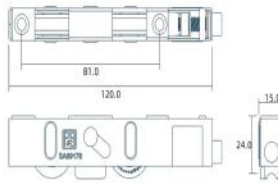

NBDR001

- Adjustable Door Roller
- Load Capacity : 90kg/Pair
- Frame Material : SS430
- Wheel Material : POM with Bearing

NBDR002

- Adjustable Door Roller
- Load Capacity : 100kg/Pair
- Frame Material : MS
- Wheel Material : Brass with Bearing

NBDR003

- Adjustable Door Roller
- Load Capacity : 100kg/Pair
- Frame Material : SS304
- Wheel Material : Brass with Bearing

NBDR004

- Adjustable Door Roller
- Load Capacity : 100kg/Pair
- Frame Material : SS304
- Wheel Material : Nylon

NBDR005

- Adjustable Door Roller
- Load Capacity : 300kg/Pair
- Frame Material : SS304
- Wheel Material : Nylon

NBDR006

- Adjustable Door Roller
- Load Capacity : 150kg/Pair
- Frame Material : SS430
- Wheel Material : POM

NBDR007

- Adjustable Door Roller
- Load Capacity : 180kg/Pair
- Frame Material : SS430
- Wheel Material : POM

NBDR008

- Adjustable Door Roller
- Load Capacity : 80kg/Pair
- Frame Material : SS430
- Wheel Material : POM with Bearing