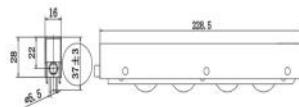

NBDR001

- Adjustable Door Roller
- Load Capacity : 90kg/Pair
- Frame Material : SS430
- Wheel Material : POM with Bearing

NBDR002

- Adjustable Door Roller
- Load Capacity : 100kg/Pair
- Frame Material : MS
- Wheel Material : Brass with Bearing

NBDR003

- Adjustable Door Roller
- Load Capacity : 100kg/Pair
- Frame Material : SS304
- Wheel Material : Brass with Bearing

NBDR004

- Adjustable Door Roller
- Load Capacity : 100kg/Pair
- Frame Material : SS304
- Wheel Material : Nylon

NBDR005

- Adjustable Door Roller
- Load Capacity : 300kg/Pair
- Frame Material : SS304
- Wheel Material : Nylon

NBDR006

- Adjustable Door Roller
- Load Capacity : 150kg/Pair
- Frame Material : SS430
- Wheel Material : POM

NBDR007

- Adjustable Door Roller
- Load Capacity : 180kg/Pair
- Frame Material : SS430
- Wheel Material : POM

NBDR008

- Adjustable Door Roller
- Load Capacity : 80kg/Pair
- Frame Material : SS430
- Wheel Material : POM with Bearing