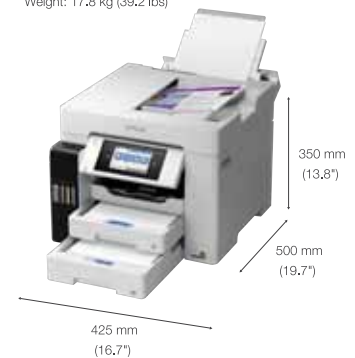

EcoTank L6580
Weight & Dimensions
Weight: 17.8 kg (39.2 lbs)

¹ Print speed (Pages Per Minute) is calculated when printed on A4 plain paper in the fastest mode, 10 x 15 cm photo print speed when printed on Epson Premium Glossy Photo Paper. Print speed may vary depending on system configuration, print mode, document complexity, software, type of paper used and connectivity. Print speed does not include processing time on host computer.