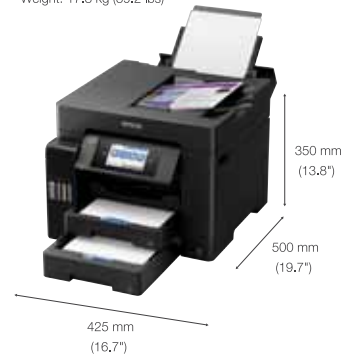

EcoTank L6570
Weight & Dimensions
Weight: 17.8 kg (39.2 lbs)