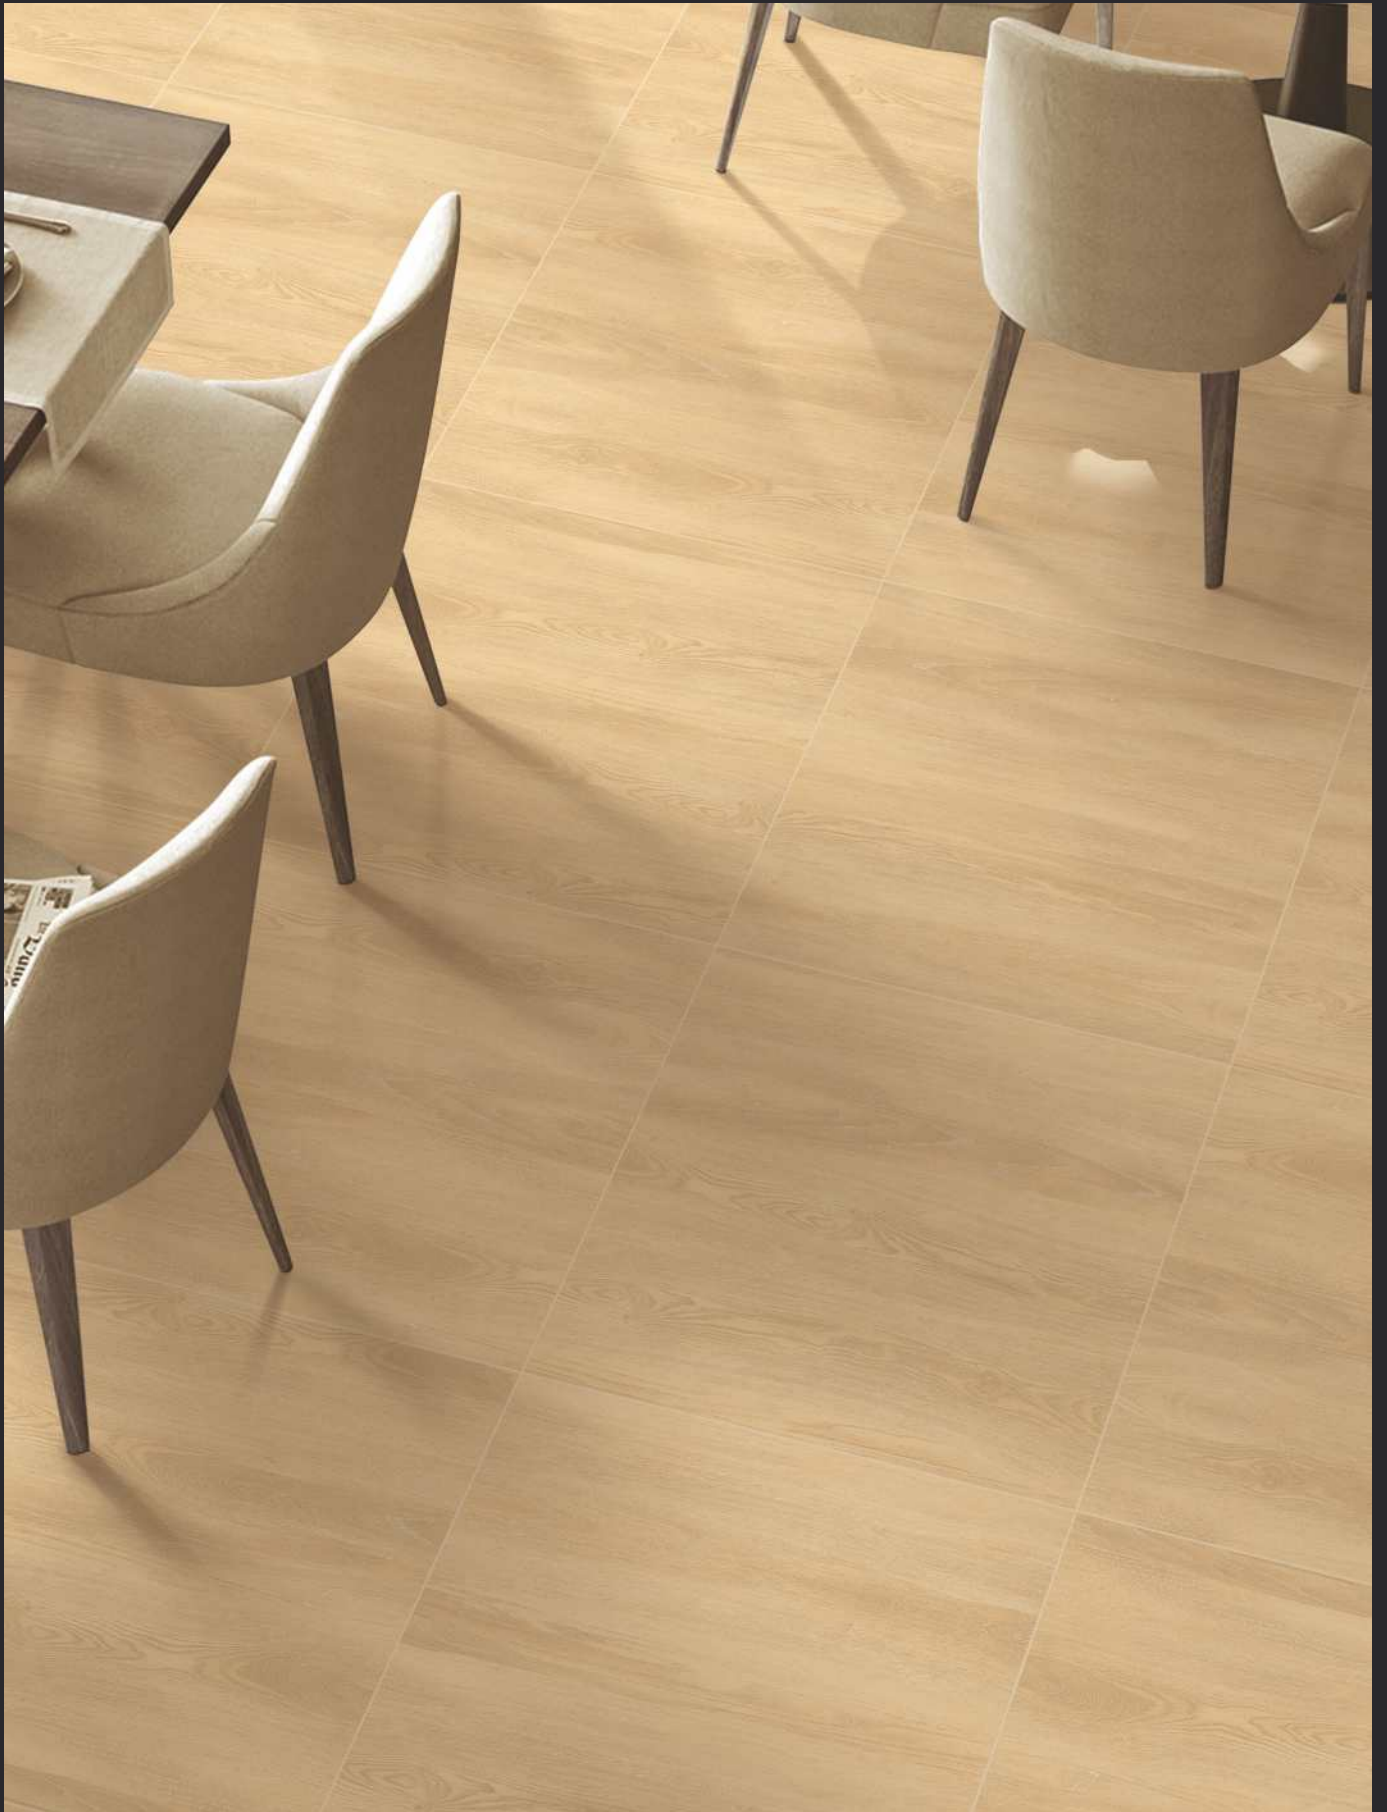

**600x
600mm**

GLAZED VITRIFIED TILES