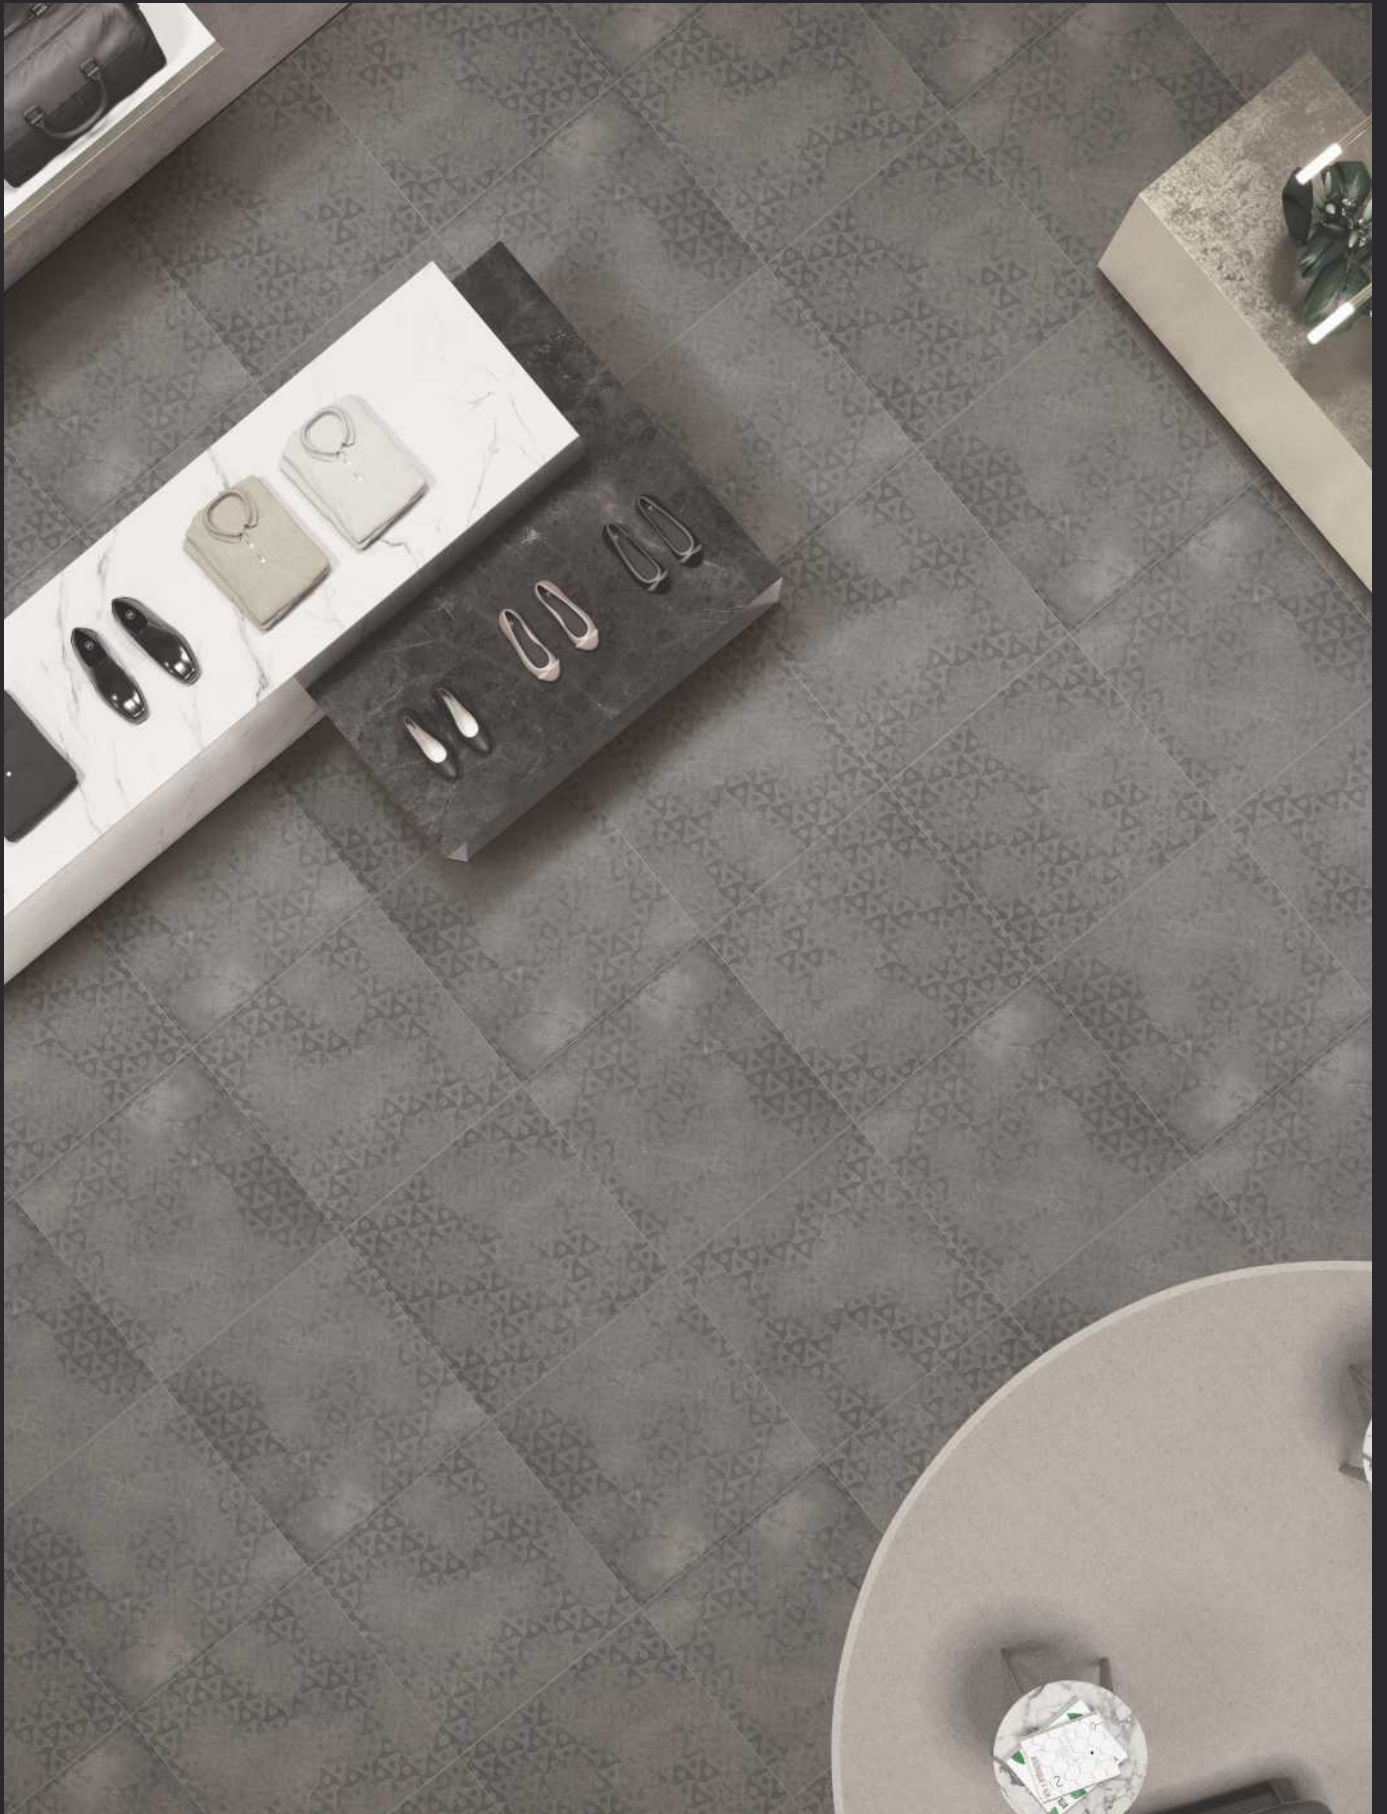

## MATT FINISH

EASY TO  
CLEAN

RANDOM  
DESIGNS

3mm JOINT  
RECOMMENDED

Trendz  
Grey

Trendz  
Grey Decor

600x  
600mm

GLAZED VITRIFIED TILES