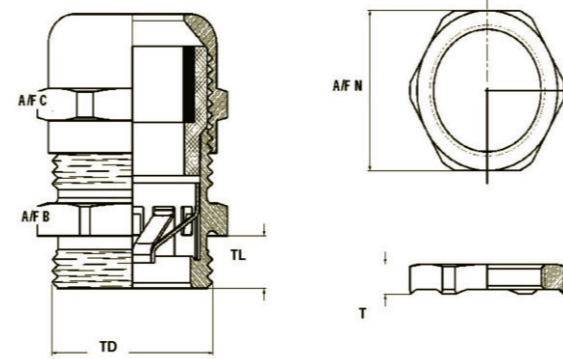

CABLE GLAND

SIZE	TD (mm)	TL (mm)	T (mm)	A/F N (mm)	Min. Shield Diameter (mm)	A/F B (mm)	A/F C (mm)	Clamping Range (mm)
PG7	12.3	8.3	5.2	18.0	2.5	16.0	15.7	3.0-6.5
PG9	15.1	8.3	5.5	22.0	3.0	19.0	18.8	4.0-8.0
PG11	18.3	8.9	4.9	24.0	4.0	21.9	21.3	5.0-10.0
PG13.5	20.3	9.2	5.9	25.4	5.0	22.9	23.5	6.0-12.0
PG16	22.3	10.2	5.5	30.0	8.0	25.9	25.7	10.0-14.0
PG19	23.8	10.3	5.5	29.9	9.0	26.7	26.7	10.0-15.0
PG21	28.1	9.7	5.6	36.0	11.0	32.7	33.0	13.0-18.0
PG25	29.6	11.4	6.1	36.7	14.0	34.9	34.6	15.0-22.0
PG29	36.5	12.2	6.8	45.2	16.0	41.9	41.4	18.0-25.0
PG38	46.7	16.3	7.5	58.0	24.0	52.4	51.8	25.0-32.0
PG42	53.6	14.8	7.5	63.0	27.0	59.8	61.1	30.0-38.0
PG48	69.0	18.0	14.2	75.6	30.0	72.6	72.2	34.0-44.0
PG63	75.2	33.3	13.0	85.0	43.0	80.0	81.9	44.0-50.0
3/8"NPT	16.6	14.9	5.0	23.7	2.5	18.5	18.5	3.0-8.0
1/2"NPT	20.5	12.8	6.2	26.8	4.0	23.5	23.8	5.0-12.0
3/4"NPT	26.0	15.4	6.2	32.8	8.0	32.8	32.8	10.0-18.0
1"NPT	32.4	15.4	7.0	39.8	17.0	41.0	41.5	18.0-25.0
M12*1.5	11.7	9.2	4.9	18.0	2.5	15.8	15.8	4.0-8.0
M16*1.5	15.6	9.2	4.9	22.0	3.0	18.6	18.5	5.0-10.0
M18*1.5	17.8	8.5	5.0	23.8	5.0	21.2	21.6	5.0-11.0
M20*1.5	19.6	10.4	5.5	26.7	5.0	23.7	23.4	6.0-12.0
M25*1.5	24.9	10.4	5.0	33.3	8.0	32.7	32.4	10.0-14.0
M32*1.5	31.7	11.4	5.9	38.6	11.0	34.8	34.6	13.0-18.0
M40*1.5	39.8	15.3	7.8	50.5	16.0	47.3	49.5	18.0-25.0
M50*1.5	49.5	15.6	7.6	60.0	19.0	57.5	59.9	22.0-32.0
M63*1.5	62.5	14.6	8.0	72.6	30.0	64.5	65.3	34.0-44.0