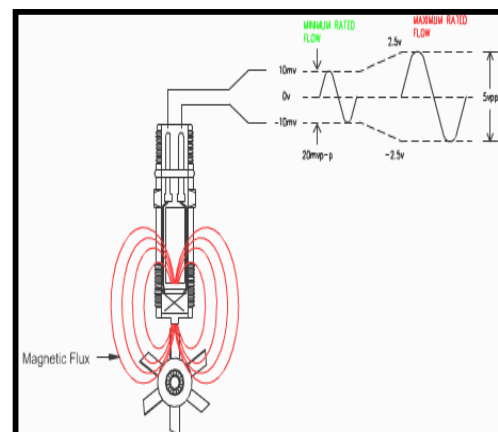

NXL FLOW INSTRUMENTS

TURBINE FLOWMETER

(Internal Battery Operated)

The NXL – 22BP Series Turbine Flowmeters is a rugged, utilize a proven flow measurement technology to provide exceptionally reliable. these flowmeters are the solution for a wide variety of liquids flow sensing applications. It is compact Size and ease of serviceability, coupled with a choice of materials, make this a cost effective selection. Designed with performance in mind, the meter provides a high level of accuracy over wide flow range with a minimum of pressure loss.

FEATURES:

- Excellent Speed of Response
- Output Linear With Flowrate

PRINCIPLE OF OPERATION

The NXL Turbine is Volumetric fluid flowmeter which works on the time proven principle of a rotor turning at an angular velocity proportional to the fluid velocity through the turbine. The Meter has

straightening vanes and a nose cone in the inlet side which minimise upstream turbulence and direct the flow to the rotor effectively.

APPLICATIONS

NXL offers a wide range of turbine flowmeters and custom-engineered designs for liquid applications to meet the demands of the aerospace, industrial and automotive users. Applications include fuel consumption, hydraulics, coolant, batching, ultra pure water and feed back of process variables in control systems. Loading and unloading of tankers or rail cars. Any where high volume and/or high flowrates are atleast sometimes required in the application, the turbine meter is likely the right choice.

Liquid Service

Linearity	+/- 0.5% of Reading
Repeatability	+/- 0.1% of Reading
Max Pressure	20 Bar
End Connections	Threaded/ Triclamp/ Flange

Battery inside can supply 9000hrs operation approx.

Single Count	Accumulation	Voltage	Battery Size	Working Temp
0.00-9999.9	0-99999	DC 2.3V-3.3V	LR03X2(AAA SIZE)	-10 to 60 Deg C