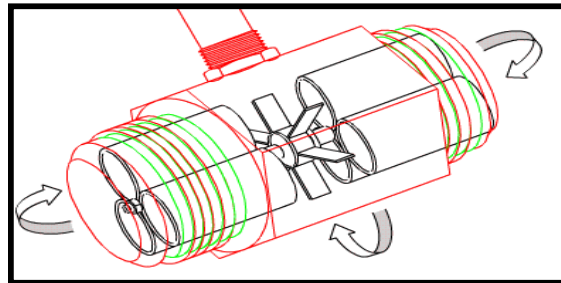

FEATURES:

- Excellent Speed of Response
- Output Linear With Flowrate

PRINCIPLE OF OPERATION

The NXL Turbine is Volumetric fluid flowmeter which works on the time proven principle of a rotor turning at an angular velocity proportional to the fluid velocity through the turbine. The Meter has

straightening vanes and a nose cone in the inlet side which minimise upstream turbulence and direct the flow to the rotor effectively.

APPLICATIONS

NXL offers a wide range of turbine flowmeters and custom-engineered designs for liquid applications to meet the demands of the aerospace, industrial and automotive users. Applications include fuel consumption, hydraulics, coolant, batching, ultra pure water and feed back of process variables in control systems. Loading and unloading of tankers or rail cars. Any where high volume and/or high flowrates are atleast sometimes required in the application, the turbine meter is likely the right choice.

Liquid Service

Linearity	+/- 0.5% of Reading
Repeatability	+/- 0.1% of Reading
Max Pressure	20 Bar
End Connections	Threaded/ Triclamp/ Flange

Battery inside can supply 9000hrs operation approx.

Single Count	Accumulation	Voltage	Battery Size	Working Temp
0.00-9999.9	0-99999	DC 2.3V-3.3V	LR03X2(AAA SIZE)	-10 to 60 Deg C