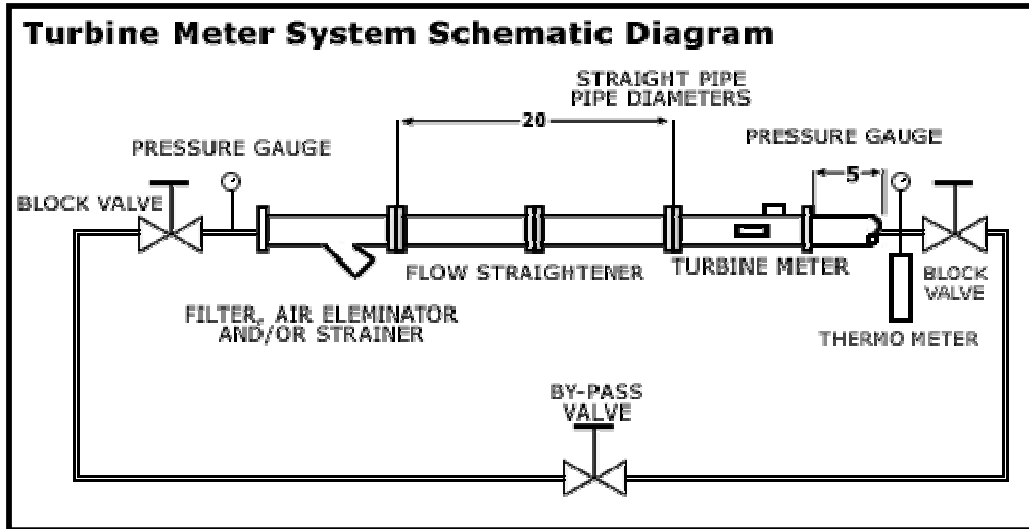

NXL FLOW INSTRUMENTS

No 199/1,7th Main,G B Palya,Bommanahalli, Bangalore-560 068

Mobile:9341250460/8217723419,whats App:9164542404

Email:nxlinstruments@yahoo.com/nxlinstruments@gmail.com   WWW.nxlflow.in