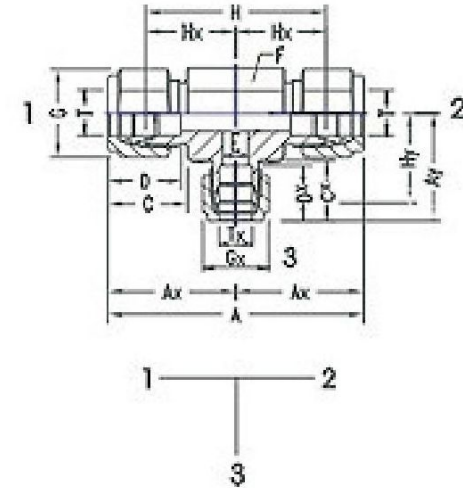

REDUCING UNION TEE

INCH OD Tubes

T Tube OD	Tx Tube OD	A	Ax	Ay	C	Cx	D	Dx	E min.	F A/F	G A/F	Gx A/F	H	Hx	Hy	FITEXCEL PART NO.
3/8	1/4	61.0	30.5	29.0	19.3	17.8	16.8	15.3	4.8	16	17	14	46.2	23.1	21.6	FRUT-573
1/2	1/4	72.2	36.0	31.8	21.8	17.8	22.9	15.3	4.8	22	22	14	51.8	25.9	24.4	FRUT-574
1/2	3/8	72.2	36.0	33.3	21.8	19.3	22.9	16.8	7.1	22	22	17	51.8	25.9	25.9	FRUT-575
3/4	3/8	79.8	39.9	37.0	21.8	19.3	24.4	16.8	7.1	27	28.5	17	59.4	29.7	29.7	FRUT-576
3/4	1/2	79.8	39.9	39.9	21.8	21.3	24.4	22.9	10.4	27	28.5	22	59.4	29.7	29.7	FRUT-577
1	3/8	98.0	49.0	41.9	26.4	19.3	31.2	16.8	7.1	35	38	17	73.6	36.8	34.5	FRUT-578
1	1/2	98.0	49.0	44.7	26.4	22.9	31.2	21.8	10.4	35	38	22	73.6	36.8	34.5	FRUT-579
1	3/4	98.0	49.0	44.7	26.4	24.4	31.2	24.4	15.8	35	38	28.5	73.6	36.8	34.5	FRUT-580

Dimensions are for reference only and are subject to change without Notice