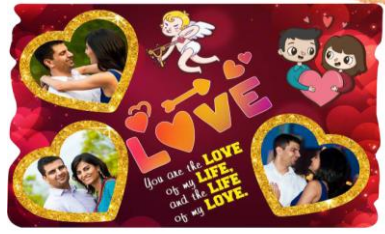

Rs.500

SF LED 5

8.75X5.75"

Rs.500

SFLED 9
8.75"X5.75"
Rs.500

SF LED 10
8.75"X5.75"
Rs.500

LED 15N
8"X8"
Rs.500

MAGNETIC LED
Rs.750