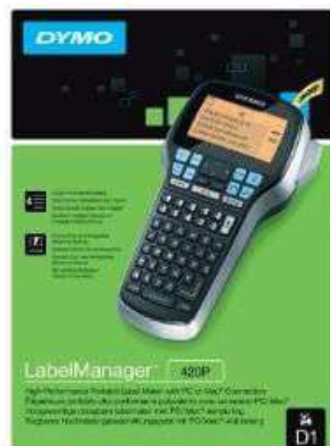

LabelManager™ 420P

High-Performance Portable Label Maker with PC or Mac® Connection

- Use standalone – or connect via USB to your PC or Mac®*
- Large 4-line backlit display
- Rechargeable battery pack
- Prints barcodes: UPC-E, Code 39, Code 128, EAN 13, EAN 8, UPC-A
- Print up to 10 copies of the same label
- Create labels with 7 font sizes, 8 font styles 10 text styles, and 8 boxes plus underline
- Store and quickly access up to 15 frequently-used labels
- Quick access buttons to punctuation / currency / other symbols / diacriticals

* Compatible with Windows Vista®, Windows® 7, Windows® 8, Mac OS® X 10.5 or later - Intel® only

Single Unit Includes:

- LabelManager 420P Label Maker
- D1 Starter Label Cassette, Black on White, 19mm x 3m
- Rechargeable Battery Pack
- Charging Adapter
- USB Cable
- Quick Start Guide
- 2-Year Limited Warranty Card

Quick Specs

Unit Dimensions (H x W x L)	104 x 215 x 57 mm
Weight (excluding battery)	415 g
Mac®/PC Compatible	Yes
Accepts Label	6, 9, 12, 19mm
Tape Platform	D1, IND
Resolution	180 dpi
Printing System	Thermal Transfer
Print Speed	12mm/sec
Barcodes	Yes
Cutter Type	Manual
Batteries	Rechargeable
Adapter	Yes (included)
Networking	No
Country of Origin	China