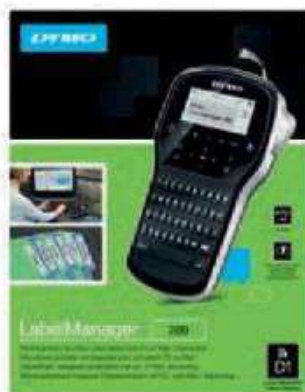

## Rechargeable Handheld Label Maker with PC or Mac® Connection

- Customize labels with any fonts and graphics on your computer through PC or Mac® connection
- Rechargeable battery pack
- Computer-style keyboard
- Edit text easily with one-touch fast-formatting keys
- Large screen lets you see text effects before you print
- Create labels with 6 font sizes, 7 text styles, 8 boxes plus underline, and 220 symbols and clip-art images
- Use DYMO Label™ v.8 software\*

### Single Unit Includes:

- LabelManager 280 Label Maker
- Rechargeable Battery Pack
- USB Cable
- D1 Starter Label Cassette, Black on White, 12mm x 3m
- Quick Start Card and Quick Reference Guide
- Charging Adapter
- 2-Year Limited Warranty Card