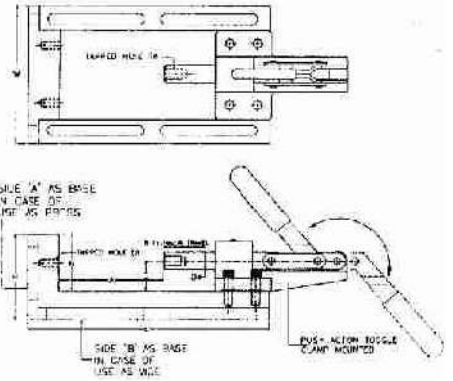

TOGGLE VICE CUM PRESS

'P-TECH' Toggle vice cum press is a multifunction quick action vice cum press having a unique design with precision machined body on which Push Action Toggle Clamp of suitable model is mounted to make it a very versatile tool.

Toggle Vice : When side 'B' is used as base, it can be used as a quick action vice as shown in picture or you can make your own drill jig on it.

Toggle Press : When side 'A' is used as base, it can be used as a toggle press for light press operation as shown in picture (a).

ITEM CODE	MODELS	A	PLUNGER TRAVEL			DØ	TØ	tØ	h	L	W	H	PUSH ACTION TOGGLE CLAMP MOUNTED	HOLDING CAPACITY
			B	C										
I3301	PTVP-12	102	32	26	12	M-8	M-6	50	208	112	72	PHTC-12-FB	600 kgs.	
I3302	PTVP-16	122	38	30	16	M-10	M-8	60	252	140	92	PHTC-16-FB	1000 kgs.	
I3303	PTVP-20	142	45	38	22	M-12	M-10	70	305	172	108	PHTC-20-FB	1500 kgs.	