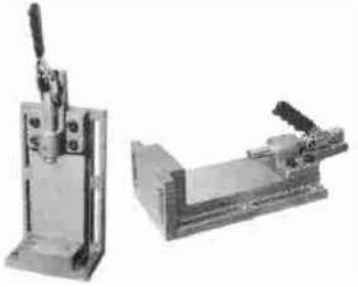

TOGGLE VICE CUM PRESS

'P-TECH' Toggle vice cum press is a multifunction quick action vice cum press having a unique design with precision machined body on which Push Action Toggle Clamp of suitable model is mounted to make it a very versatile tool.

Toggle Vice : When side 'B' is used as base, it can be used as a quick action vice as shown in picture or you can make your own drill jig on it.

Toggle Press : When side 'A' is used as base, it can be used as a toggle press for light press operation as shown in picture (a).

ITEM CODE	MODELS	A	PLUNGER TRAVEL			DØ	TØ	tØ	h	L	W	H	PUSH ACTION TOGGLE CLAMP MOUNTED	HOLDING CAPACITY
			B	C										
I3301	PTVP-12	102	32	26	12	M-8	M-6	50	208	112	72	PHTC-12-FB	600 kgs.	
I3302	PTVP-16	122	38	30	16	M-10	M-8	60	252	140	92	PHTC-16-FB	1000 kgs.	
I3303	PTVP-20	142	45	38	22	M-12	M-10	70	305	172	108	PHTC-20-FB	1500 kgs.	