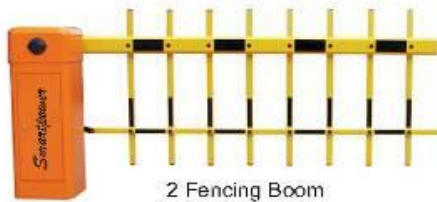

Boom Barrier

Smartpower®

Left Installed

Right Installed

90 Deg Folding

180 Deg Folding

180 Deg Folding

Boom Stand

2 Fencing Boom

LED Boom

3 Fencing Boom

Vehicle Loop Detector

Barrier Motor

www.Smartpower.co.in

www.youtube.com/user/smartpowerautogates
www.facebook.com/Smartpowerhome

info@Smartpower.co.in