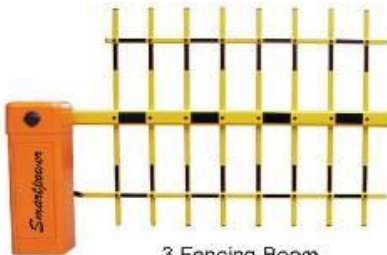

3 Fencing Boom