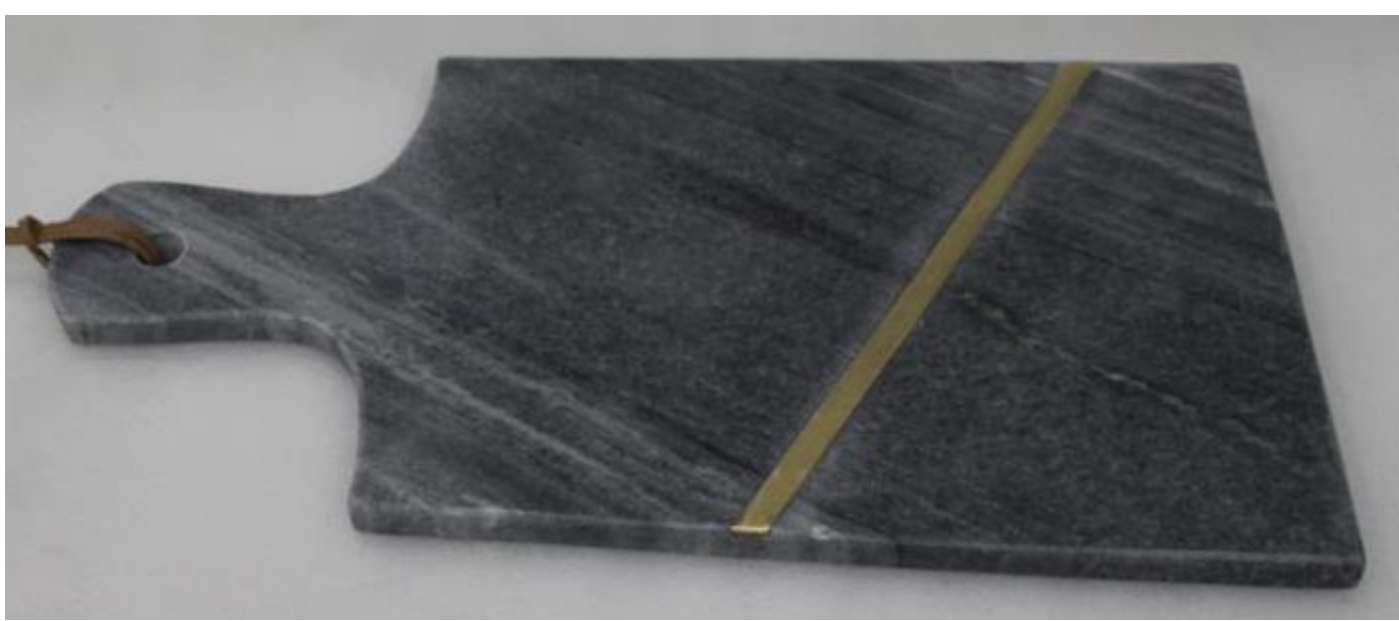

Item No. : 2720

Size : 17X9 INCH

Description : CHOPPING BOARD

Material : GREY MARBLE /BRASS

Items cost : 8 €