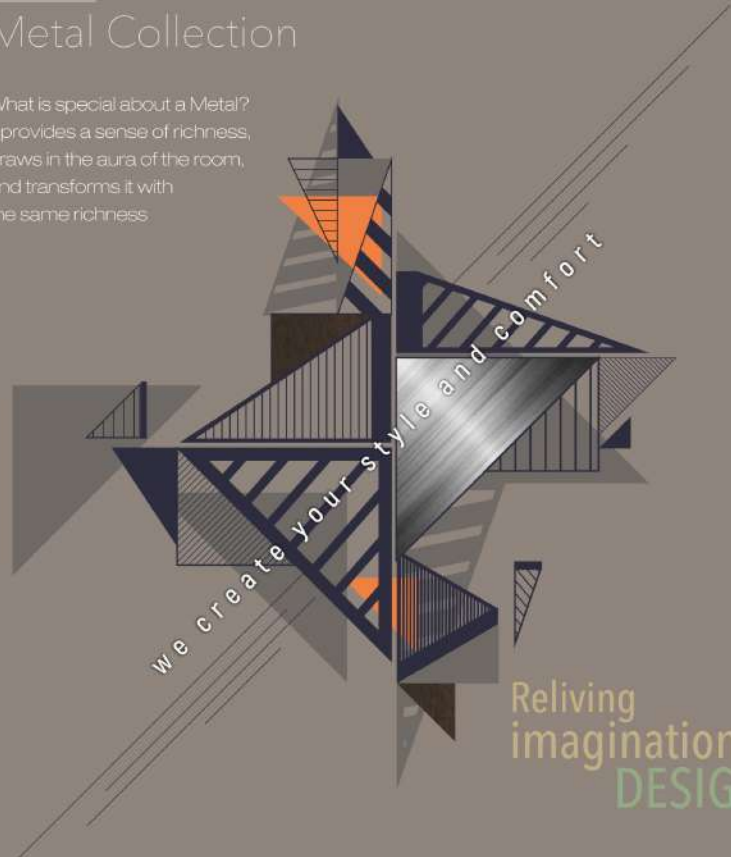

Metal Collection

What is special about a Metal?
It provides a sense of richness,
draws in the aura of the room,
and transforms it with
the same richness

Reliving
imagination by
DESIGNS