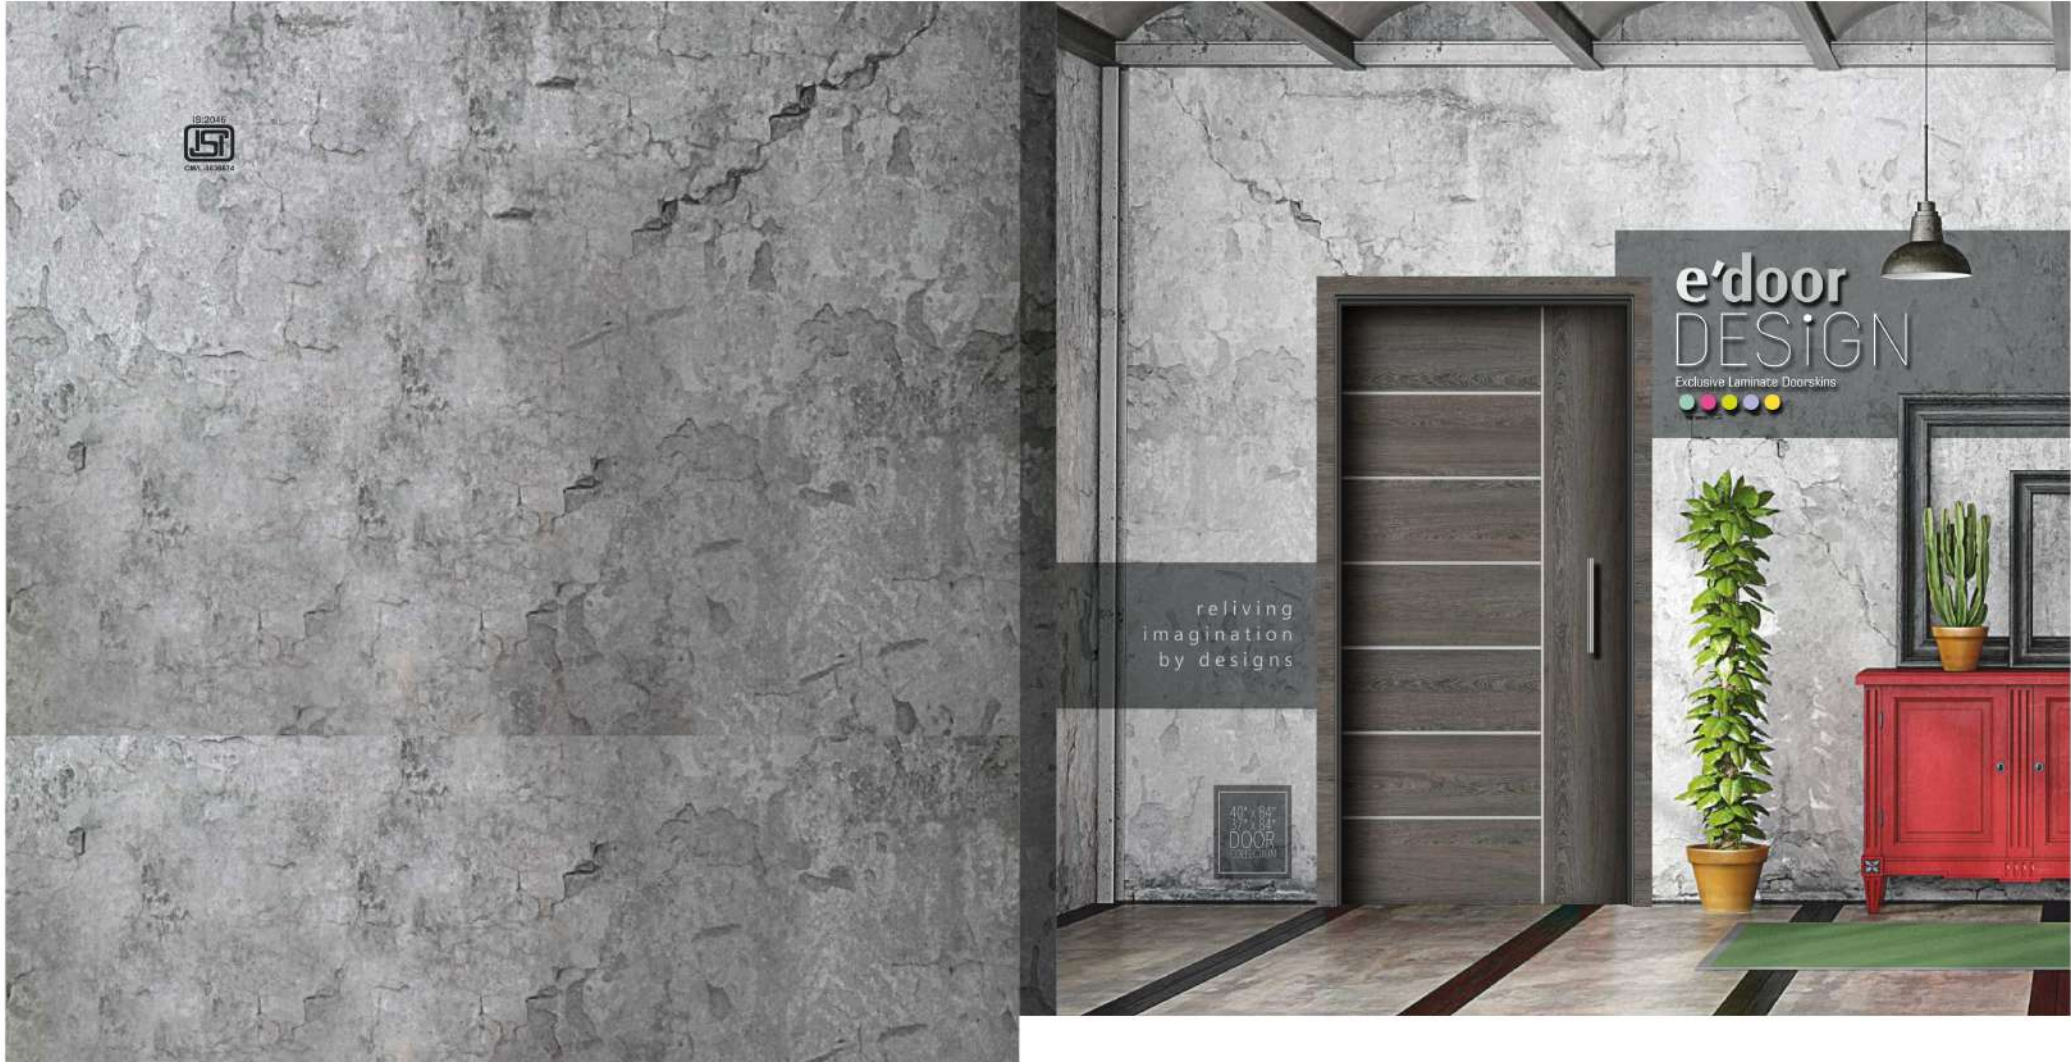

reliving
imagination
by designs

40' x 84'
DOOR
EXCLUSIVE

e'door
DESIGN

Exclusive Laminat Doorskins

FINEST

EXPRESSION

OF WOOD

MODERN
COLLECTION
2019