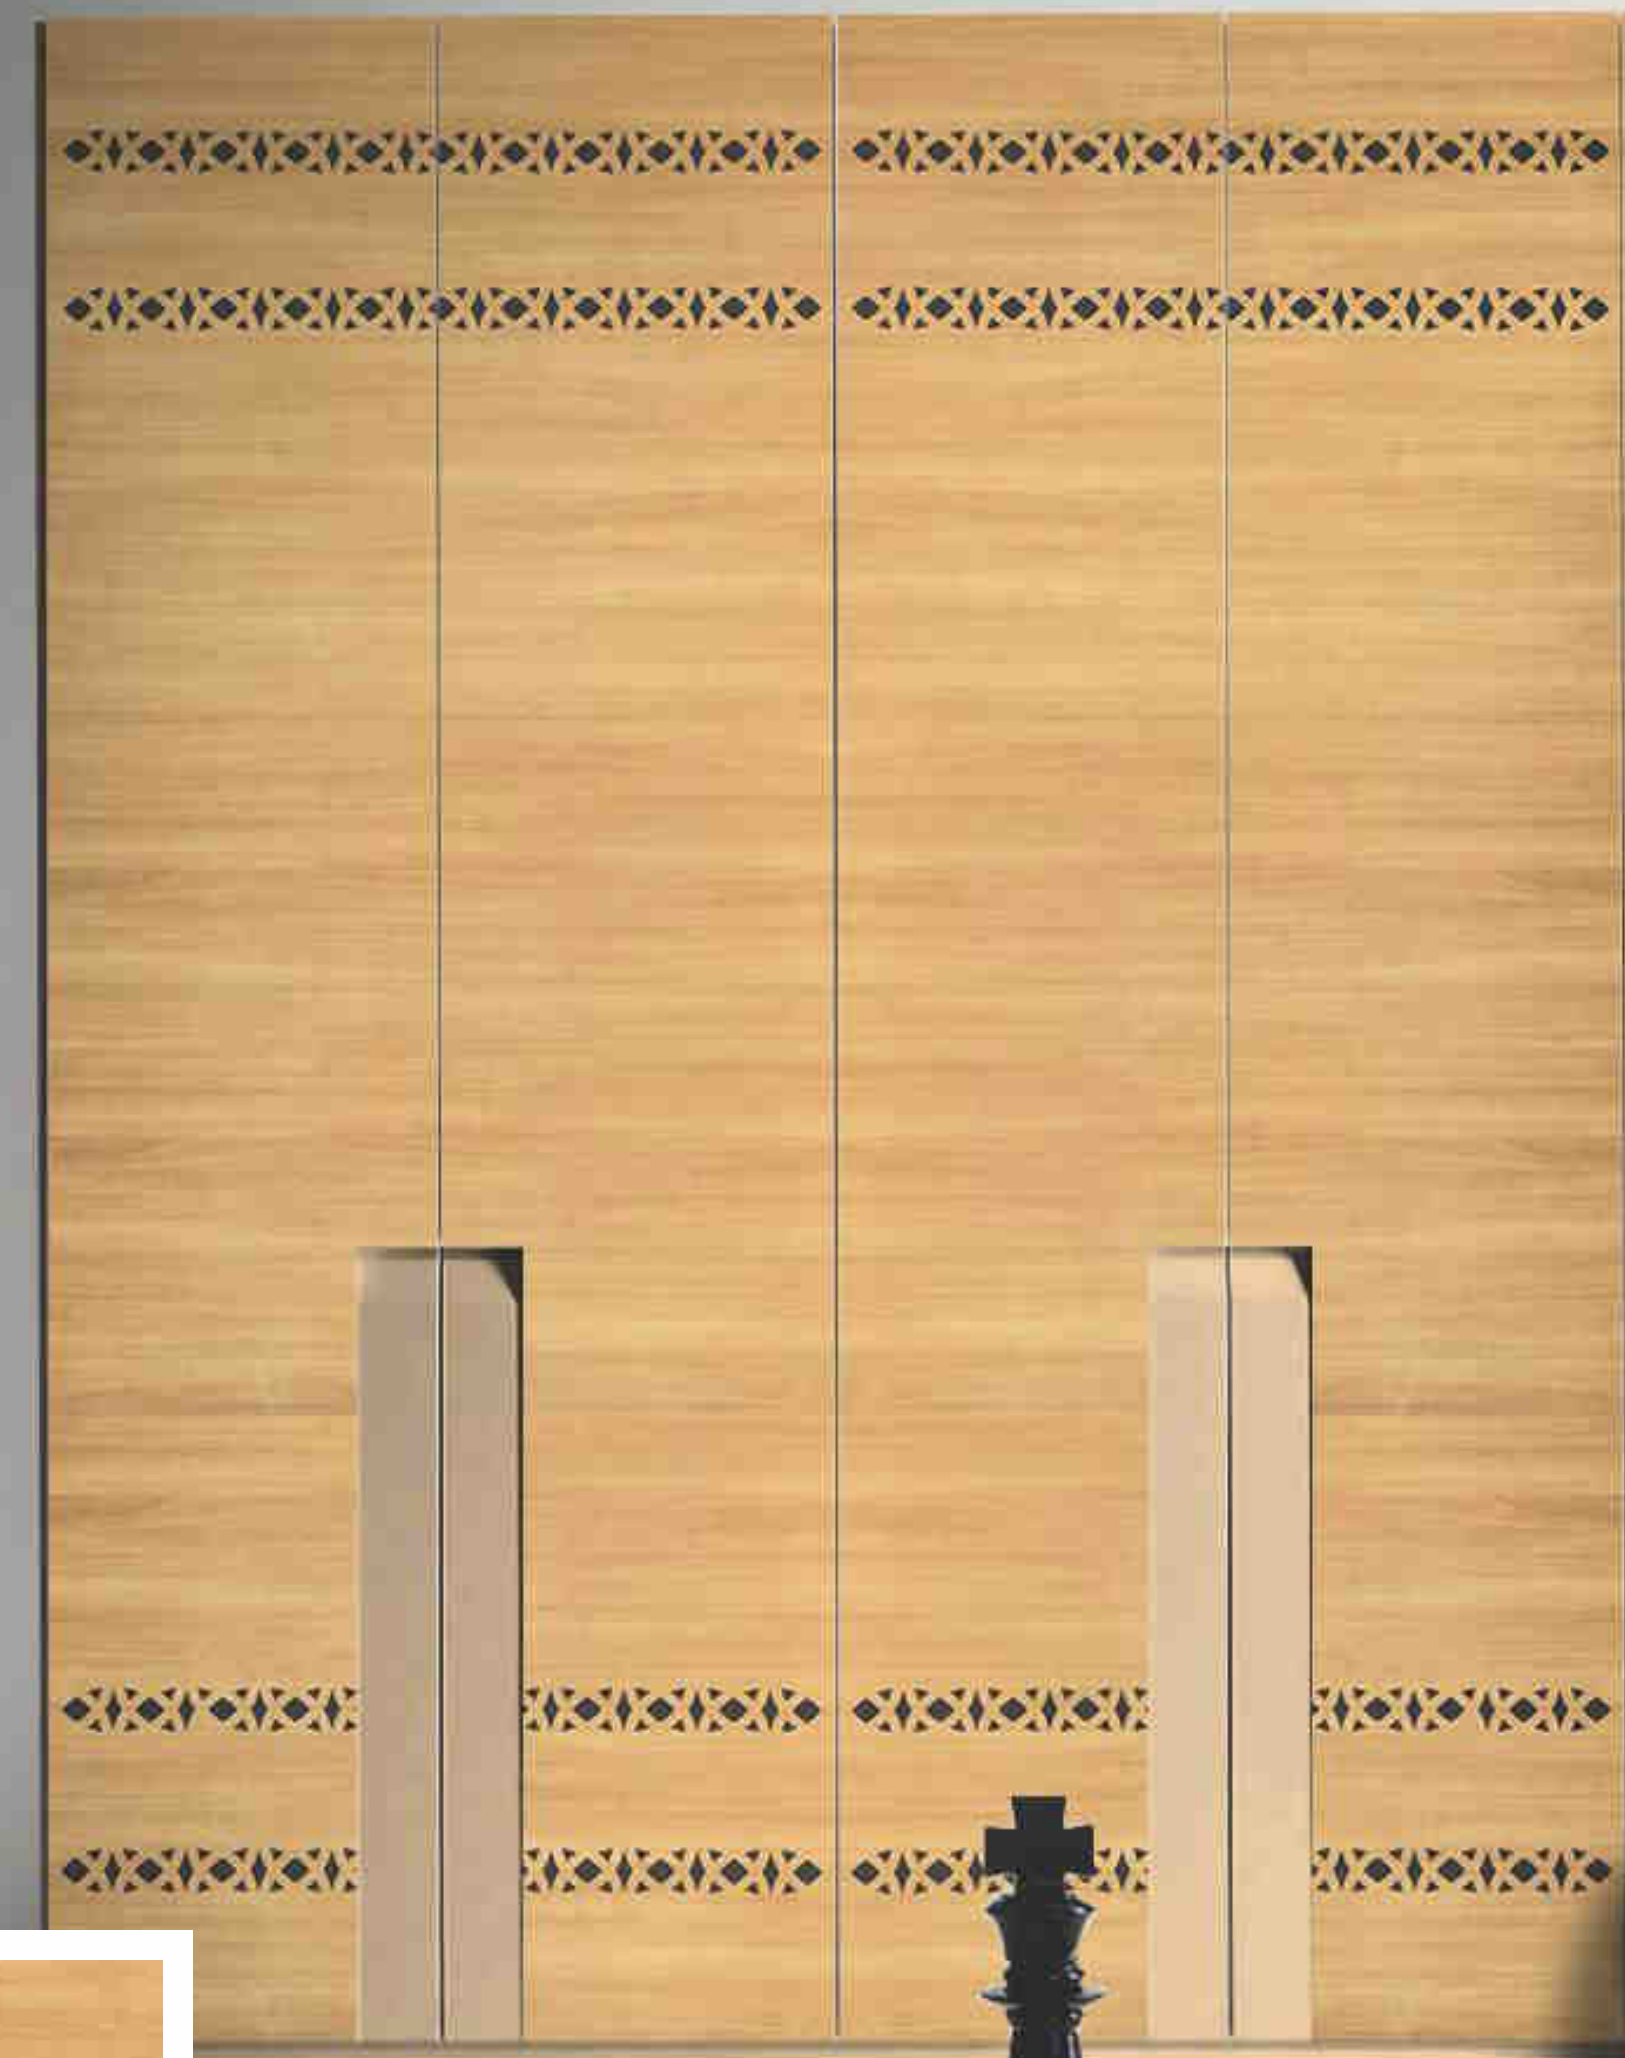

562
168

CRV-10 SF ▲ MODISH MAPLE

SWAY IT IN SWANKY STYLE

Wood sprucing up with interspersing carvings, its high end style reigning supreme.

CRV-11 TAXTURE ▼ MODISH TIMBER

**SOPHISTICATION OF
OPULENT CHARM**