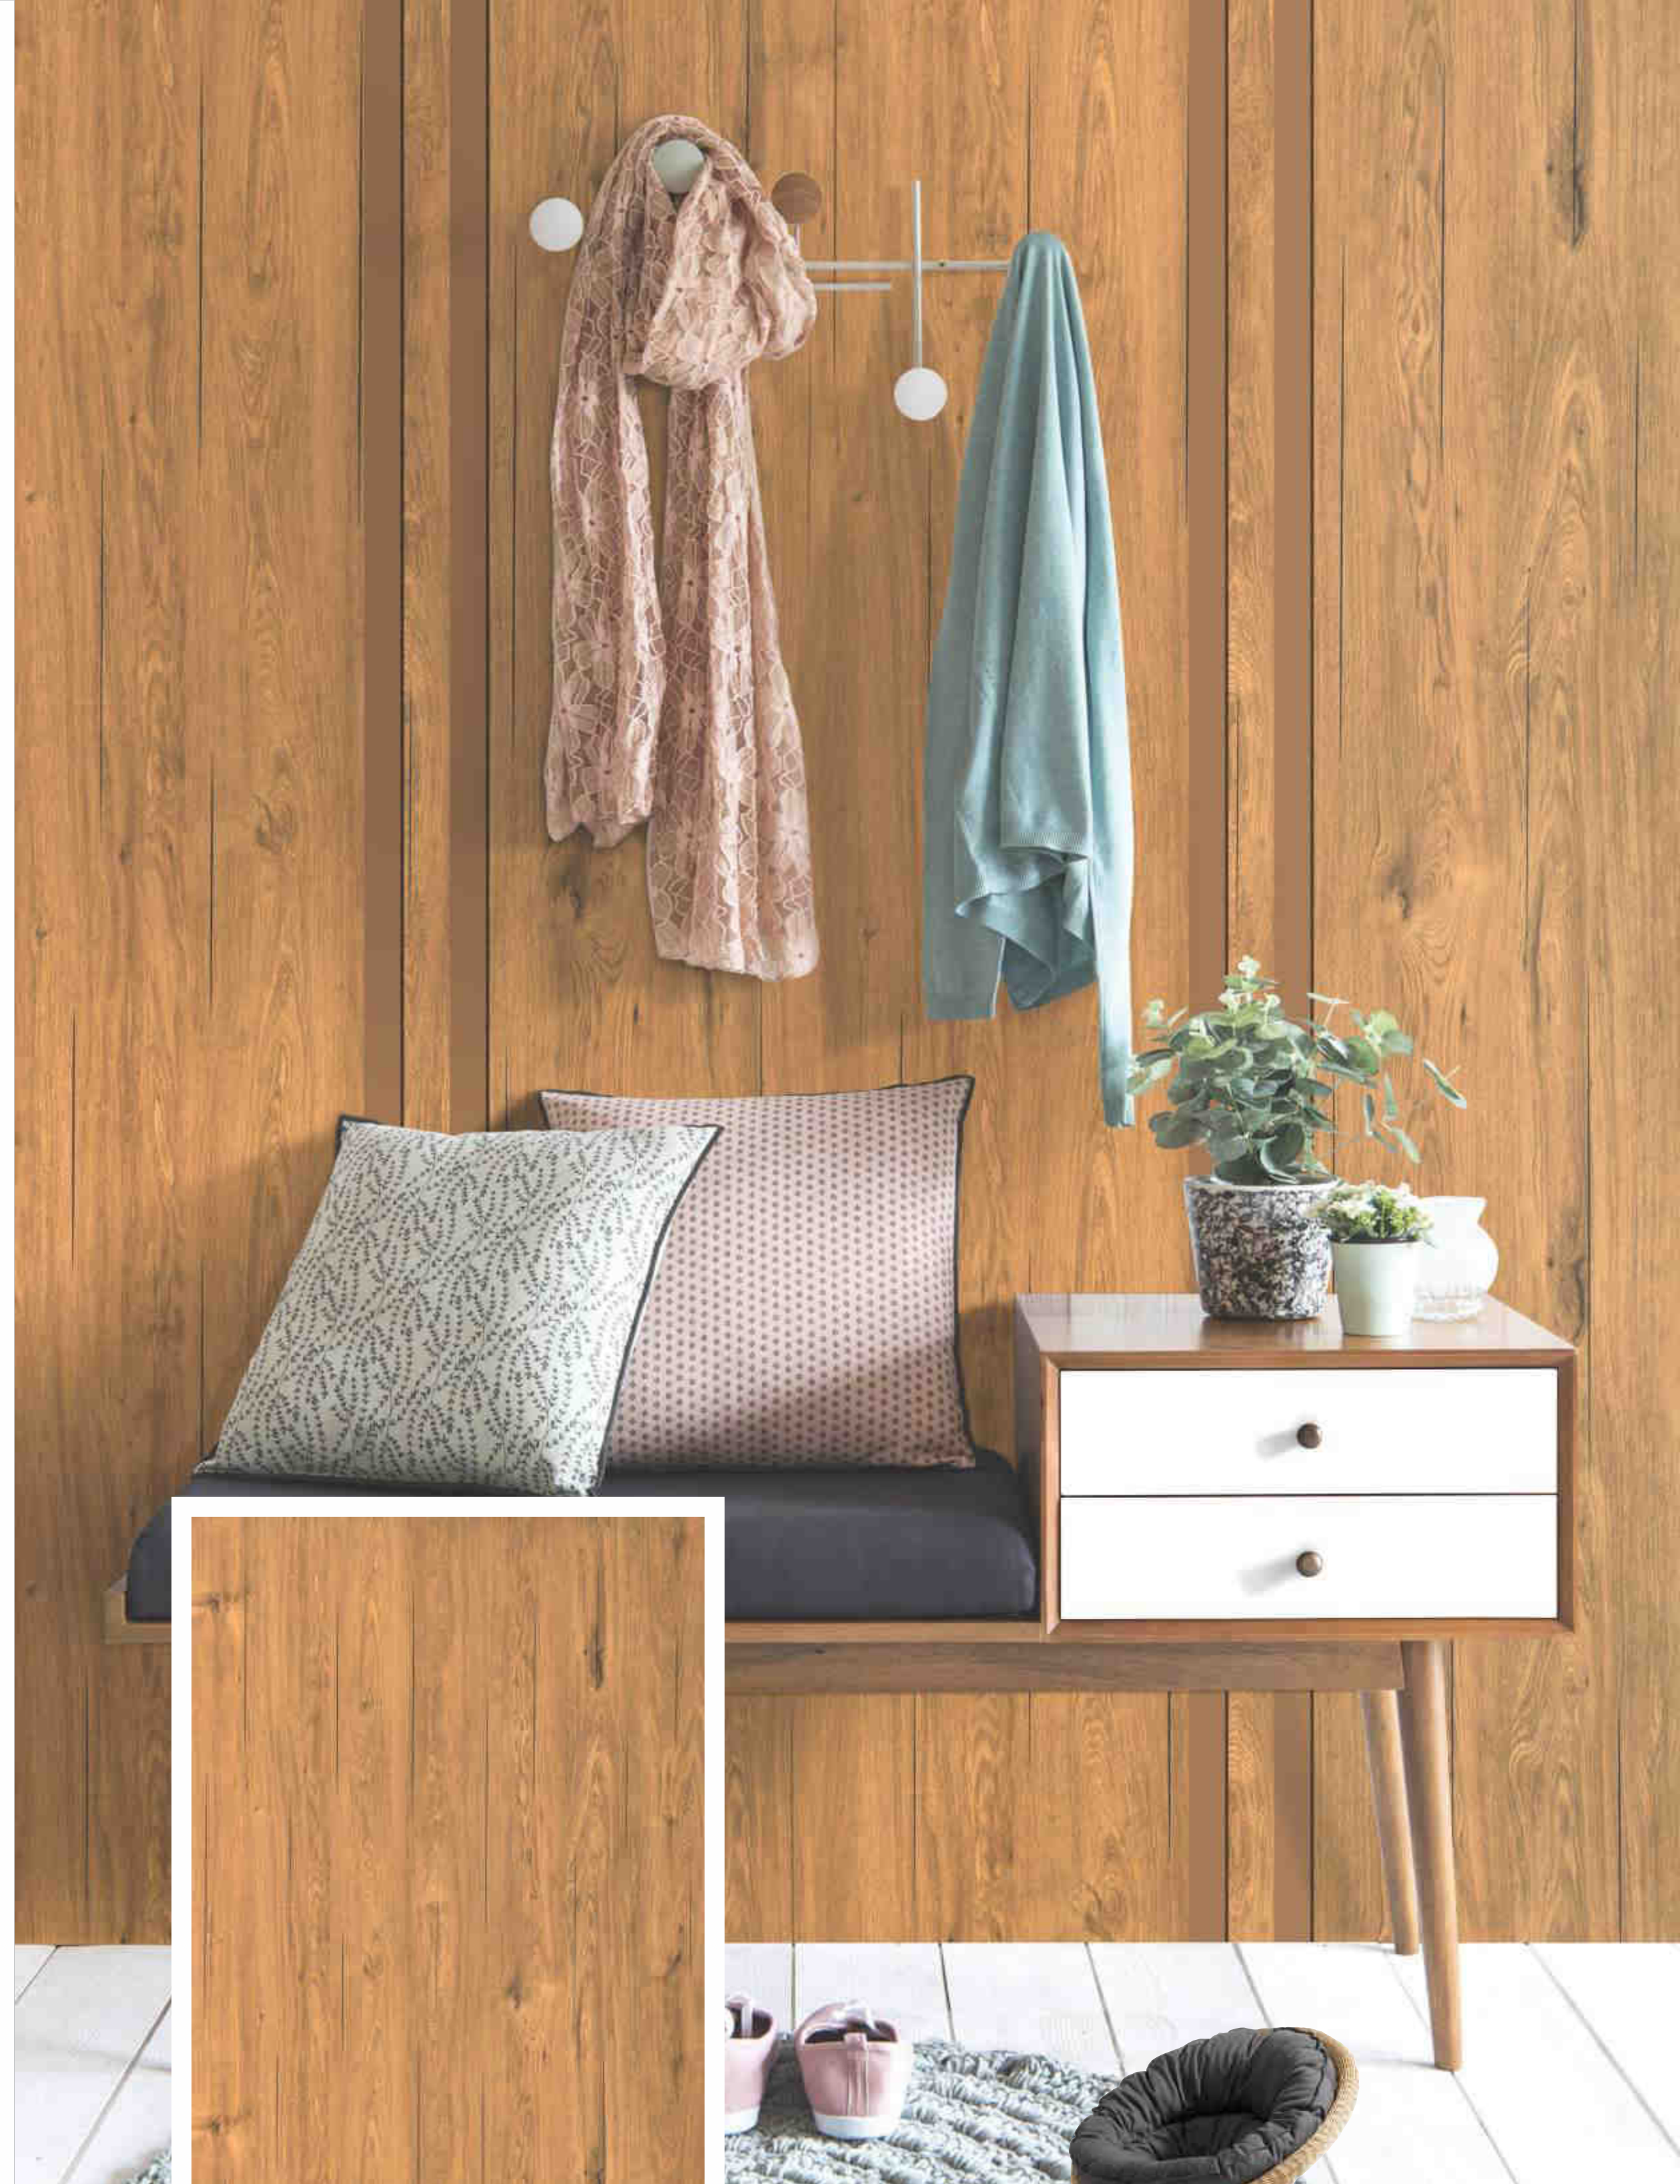

DASH OF ELEGANT POISE

It's about adding that dash of style to give a definite statement that rooms your environment.

CRV-05 SF ▲ HALO TOUCH

BOLD BEECH

CRV-06 TAXTURE ▲ BOLD BEECH

CRV-06 TAXTURE ▲ BOLD BEECH