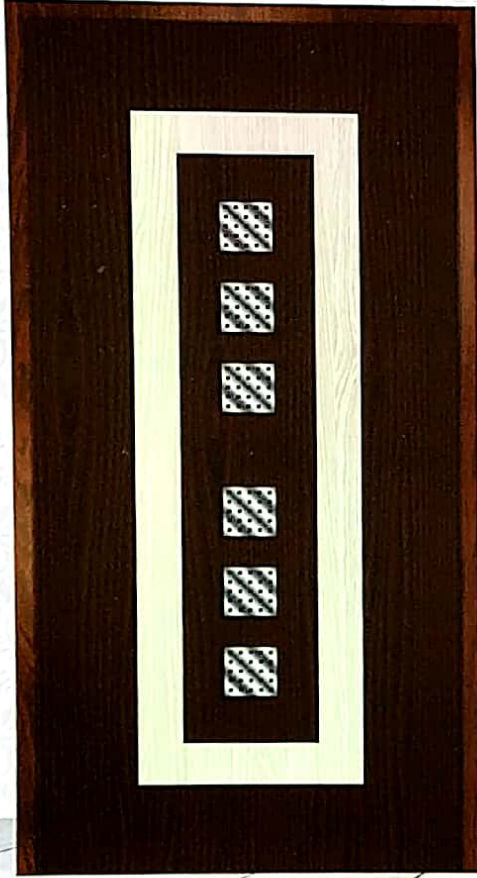

RD-35

RD-38