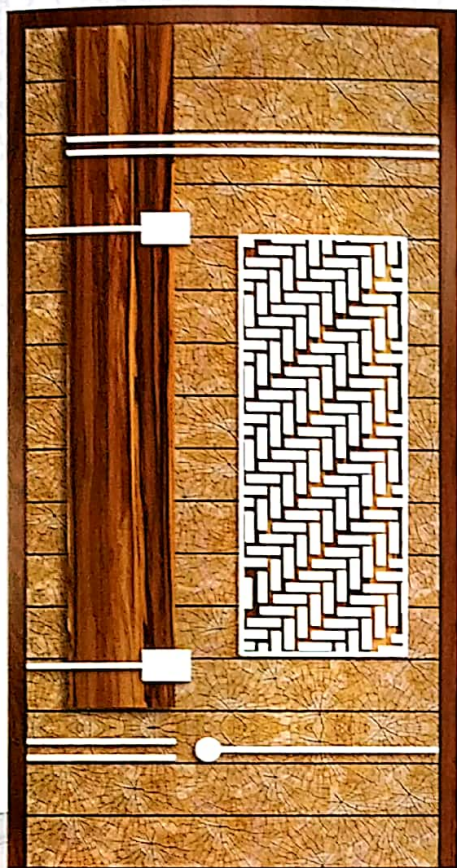

RD-02

WE BELIVE
IN QUALITY

RD-05