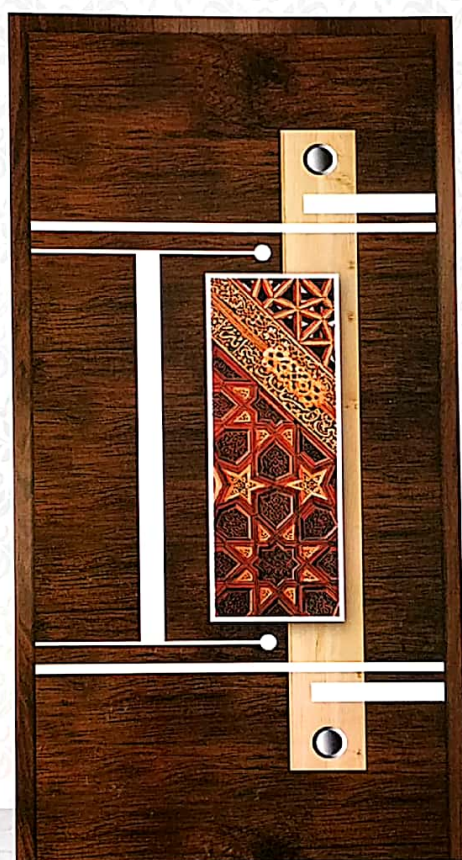

RD-15

RD-18