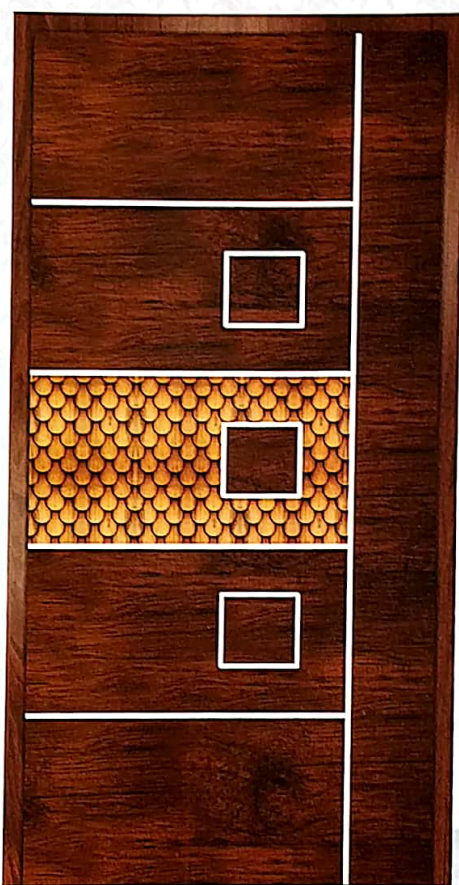

RD-09

RD-12