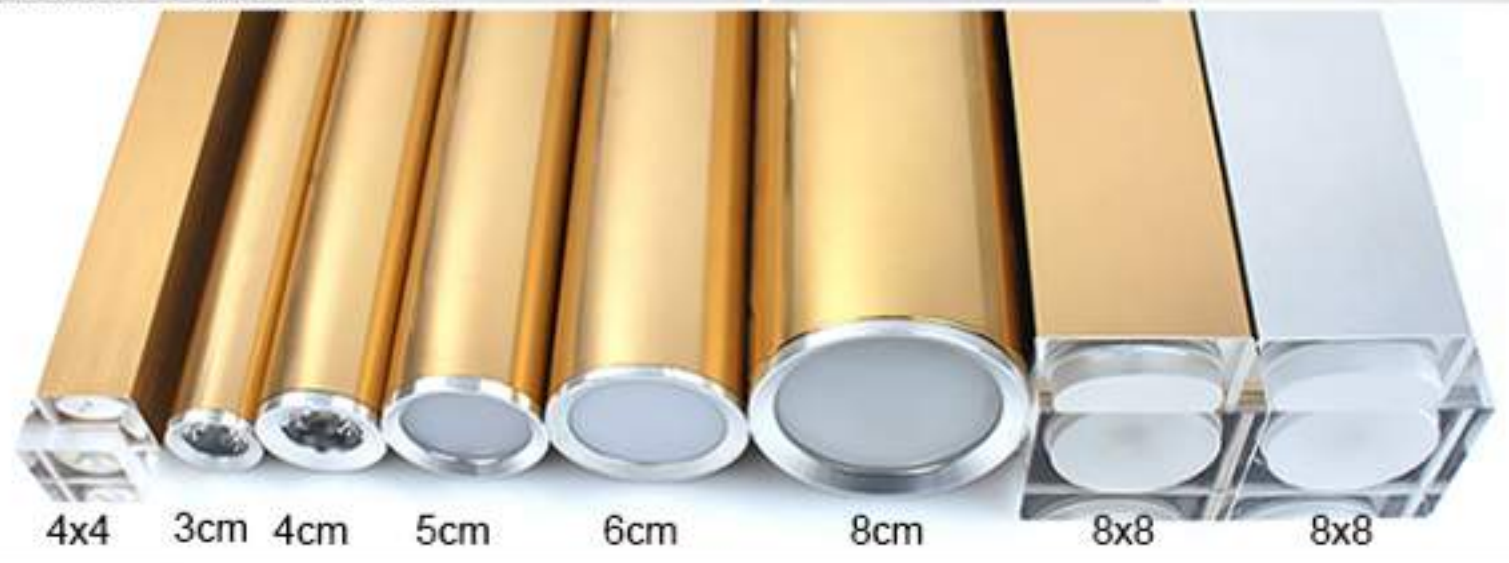

MP160930
Black/Matt white/gold
H30/40/50/60/70/80/90/100

4x4 3cm 4cm 5cm 6cm 8cm 8x8 8x8