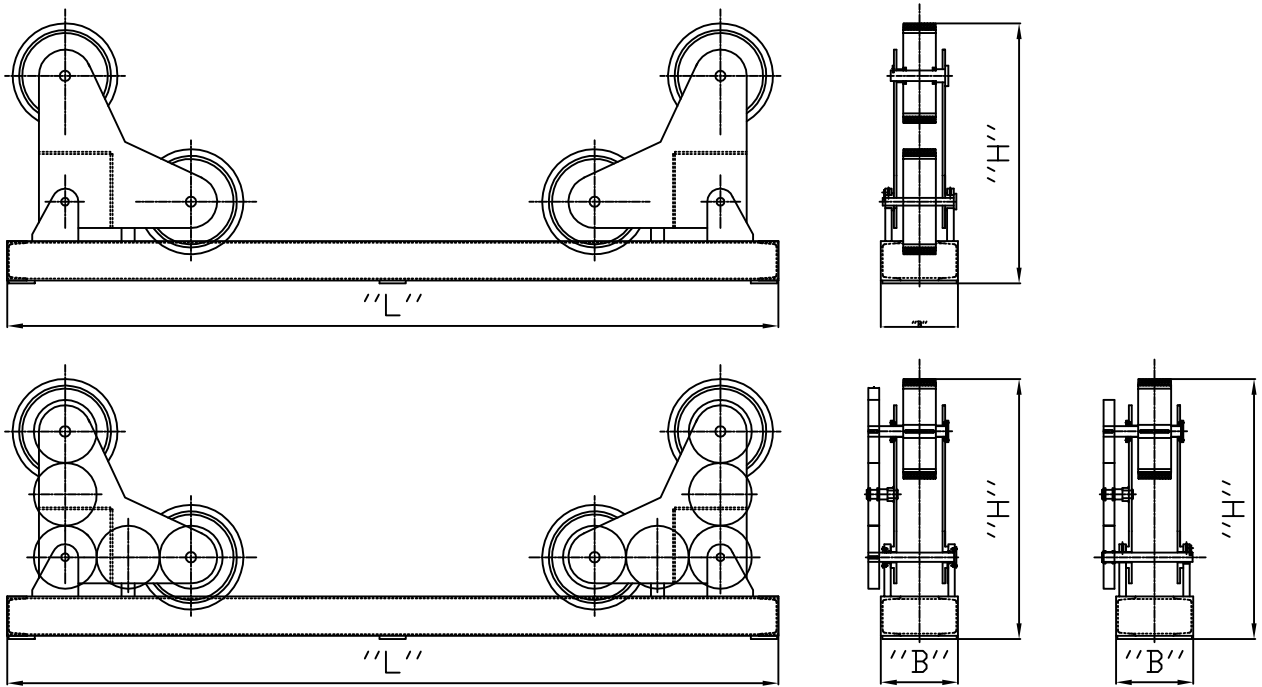

## SELF ALINGING ROTATOR

MODEL	LOAD AND ROTATION CAP TON	ROTATION VARIABLE SPEED MM/MIN	POWER (KW)	VESSEL DIA	WHEEL		DIM - L X W X H		WEIGHT TON APPROX
					DIA	WIDTH	POWER ROLL	IDLER ROLL	
OIR 5	5	100-1000	0.75	250-2300	250	140	1620X690X700	1380X380X700	0.85
OIR 10	10	100-1000	1.1	320-2800	300	170	1880X780X820	1454X390X820	1.50
OIR 20	20	100-1000	1.5	500-3500	350	180	2250X930X950	1920X490X950	2.70
OIR 40	40	100-1000	3	600-4200	400	200	2500X1015X1050	1920X490X950	3.30
OIR 60	60	100-1000	4	750-4800	450	220	3000X1200X1100	2550X650X1100	4.50
OIR 80	80	100-1000	4	850-5000	500	240	3200X1200X1250	2700X750X1250	6.0
OIR 100	100	100-1000	5.5	1000-5500	500	260	3500X1410X1350	3000X780X1350	7.0
OIR 150	150	100-1000	5.5	1100-6000	600	280	4200X1600X1450	3800X820X1450	8.0
OIR 250	250	100-1000	11	1800-8000	700	300	4880X1813X1785	4070X860X1785	17.5
OIR 500	500	100-1000	15	1800-8000	800	300	5800X1400X2000	5000X1000X2000	28