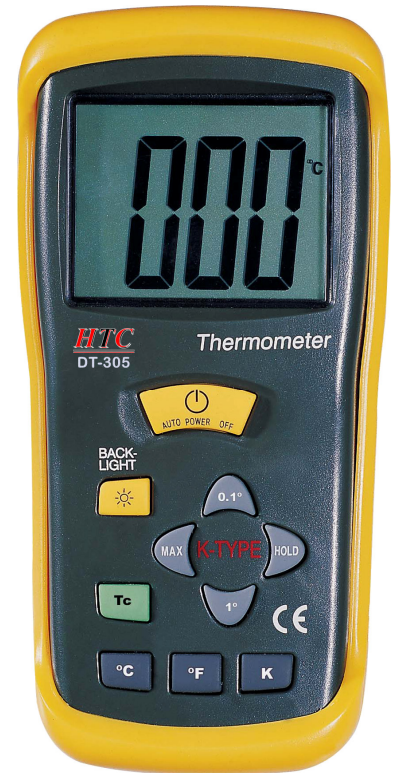

# Contact Thermometer

## DT-305

**HTC**  
**INSTRUMENTS**

### Features :

- 3½ Digit LCD Display
- 2000 Counts
- User Selectable °C or °F
- Temperature in Celsius / Fahrenheit / Kelvin
- K-type Thermocouples
- Single Thermocouple Input
- Wide variety of interchangeable Thermocouple Probes
- Auto Power OFF
- Data Hold
- Backlight

### Technical Data :

Basic Functions	Range	Basic Accuracy	Resolution
Temperature	-50 ~ 1300°C	±(0.5% ±1°C)	0.1° or 1°
	-58 ~ 2000°F	±(0.5% ±2°F)	

- **Standard Accessories** : Holster, Temperature Probe, Manual,
- **Dimension** : 165(H) x 76(W) x 43(D)mm